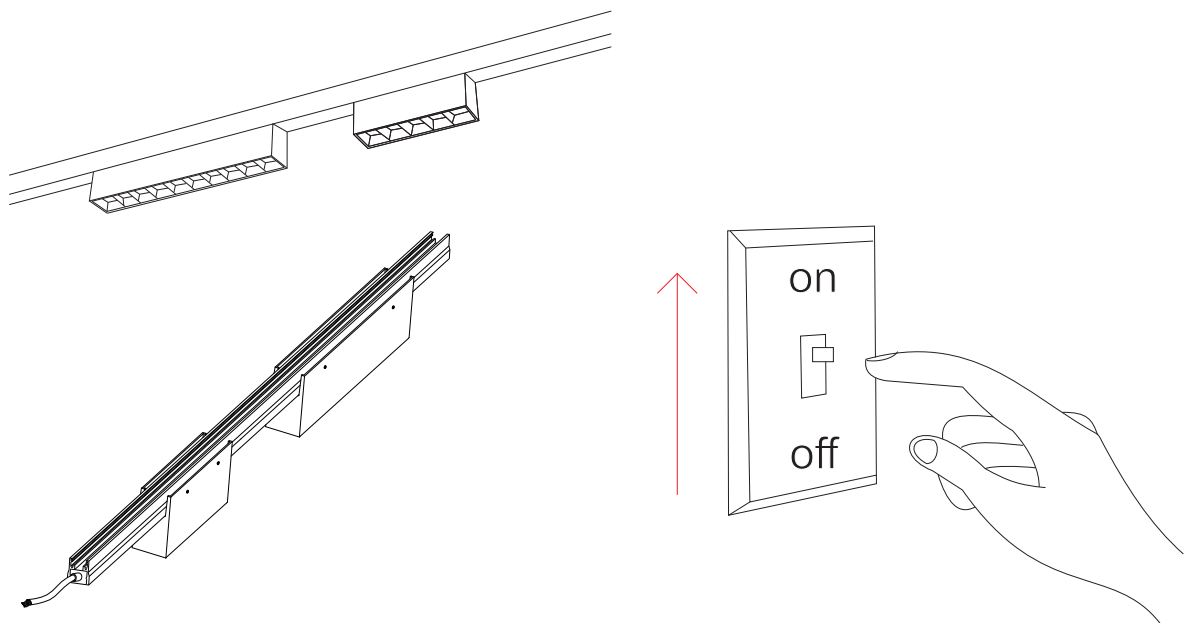

Ice XL 48V IP

outdoor track

5388, 5389, 5390, 5391

20W

BENEITO FAURE

passion for led light

Instrucciones de montaje/ Assembly instructions/ Instructions de montage/ Montageanleitung/ Istruzioni di montaggio