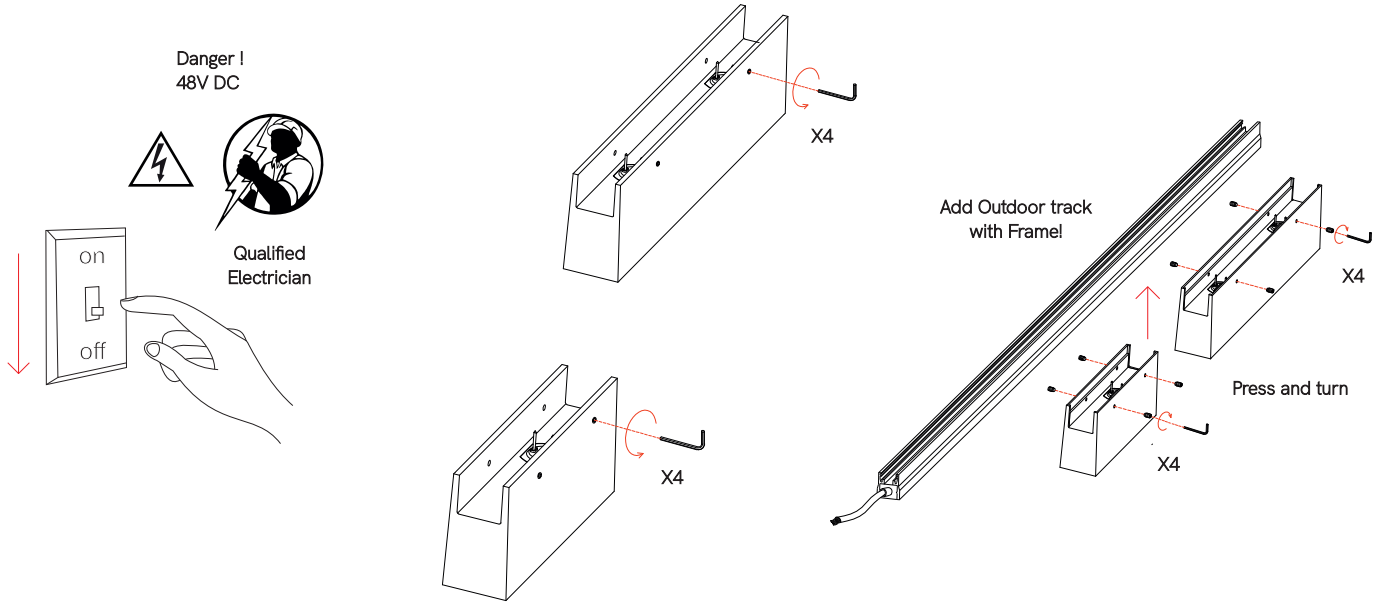

Ice XL 48V IP

outdoor track

5388, 5389, 5390, 5391

20W

BENEITO FAURE

passion for led light

Instrucciones de montaje/ Assembly instructions/ Instructions de montage/ Montageanleitung/ Istruzioni di montaggio