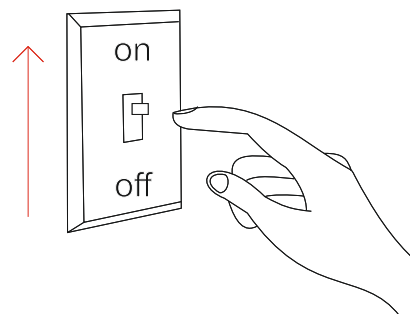

8.0 *See the different smart connection options

Casambi
Tuya
On/Off

Push

Dali

Power input

Power input

Push switch

Power input