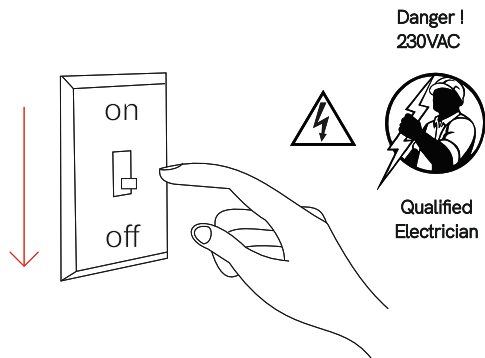

Kaa line

luminaires

74XXX1, 74XXX2, 74XXX3, 74XXXC

30W, 60W, 100W

Instrucciones de montaje/ Assembly instructions/ Instructions de montage/ Montageanleitung/ Istruzioni di montaggio

MODELO	A	B	C	D	E
741XXX	150	100	795	995	-
743XXX	150	100	1400	1600	-
745XXX	150	100	2300	2500	1250

1.0

2.0