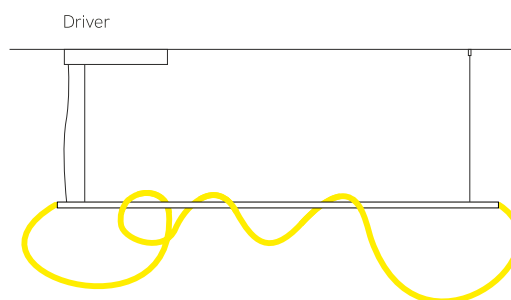

1.0

2.0

3.0

4.0 * See the different smart connection options

JST-SM 2-pin connector

5.0

6.0

Kaa line

luminaires

74XXX1, 74XXX2, 74XXX3, 74XXXC

30W, 60W, 100W

Instrucciones de montaje/ Assembly instructions/ Instructions de montage/ Montageanleitung/ Istruzioni di montaggio

Kaa line recessed

7.0

Kaa line surface

8.0 *See the different smart connection options

Casambi
Tuya
On/Off

Push

Dali

Power input

Power input

Push switch

Power input