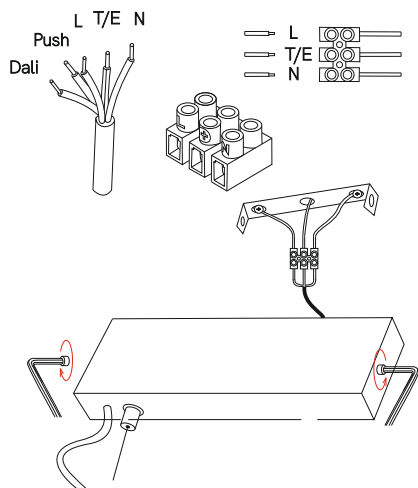

1.0

2.0

3.0

4.0 * See the different smart connection options

JST-SM 2-pin connector

5.0

6.0

Kaa line

luminaires

74XXX1, 74XXX2, 74XXX3, 74XXXC

30W, 60W, 100W

Instrucciones de montaje/ Assembly instructions/ Instructions de montage/ Montageanleitung/ Istruzioni di montaggio

Kaa line recessed

7.0

Kaa line surface

8.0 *See the different smart connection options

Casambi
Tuya
On/Off

Push

Dali

Power input

Power input

Push switch

Power input