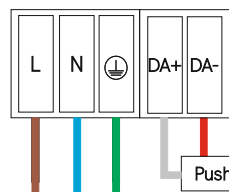

8.0 *See the different smart connection options

Casambi
Tuya
On/Off

Push

Dali

Power input

Power input

Push switch

Power input

9.0 * See the different smart connection options

10.0