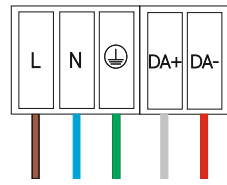

8.0 *See the different smart connection options

Casambi
Tuya
On/Off

Push

Dali

Power input

Power input

Push switch

Power input

9.0 * See the different smart connection options

10.0