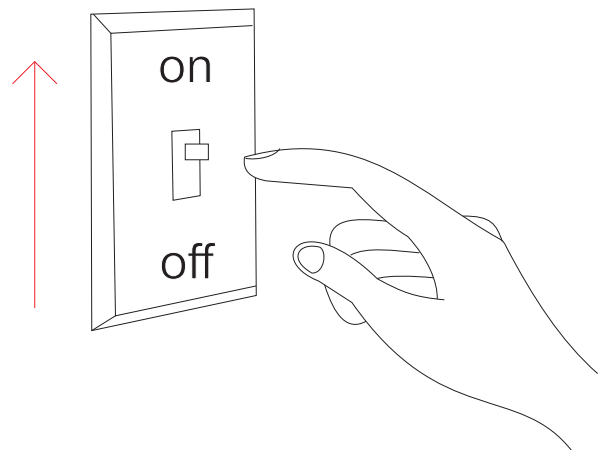

Recessed installation

3.0

4.0

RoHS

48V
DC

3
YEARS
WARRANTY

26.000
HOURS

UGR
<19

20
IP