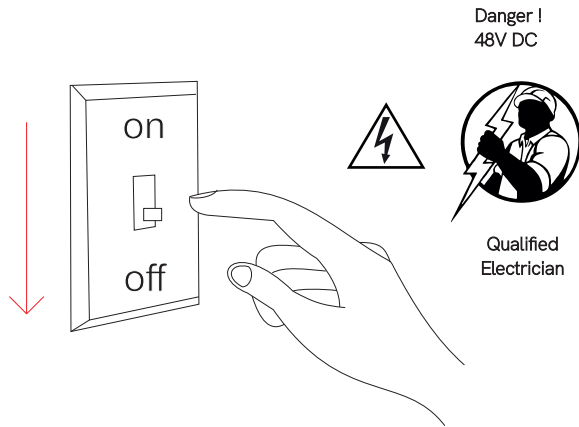

Line 48V

magnet track

5204, 4786

30W

BENEITO FAURE[®]

passion for led light

Instrucciones de montaje/ Assembly instructions/ Instructions de montage/ Montageanleitung/ Istruzioni di montaggio

Surface installation