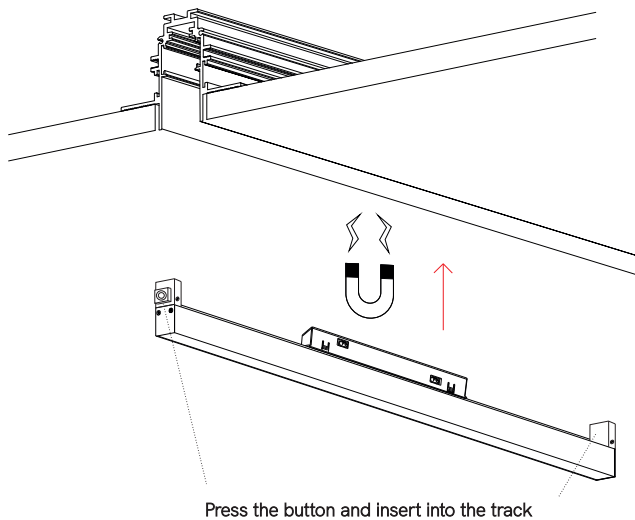

Recessed installation

3.0

4.0

RoHS

48V
DC

3
YEARS
WARRANTY

26.000
HOURS

UGR
<19

20
IP