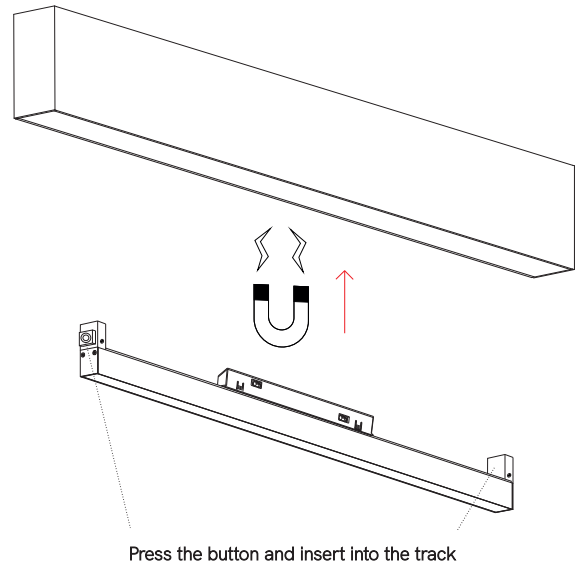

Line 48V

magnet track

5204, 4786

30W

BENEITO FAURE[®]

passion for led light

Instrucciones de montaje/ Assembly instructions/ Instructions de montage/ Montageanleitung/ Istruzioni di montaggio

Surface installation