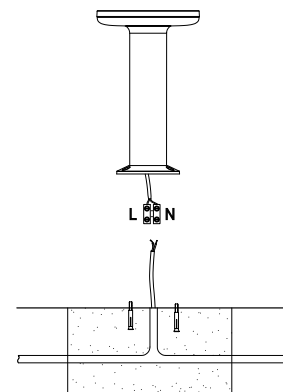

# Mac floor

outdoor/floor

4837, 4838, 4839, 4840, 4841, 4842

12W

**BENEITO FAURE®**

passion for led light

Instrucciones de montaje/ Assembly instructions/ Instructions de montage/ Montageanleitung/ Istruzioni di montaggio

1.0

2.0

3.0

IP65 connection

4.0

5.0

6.0