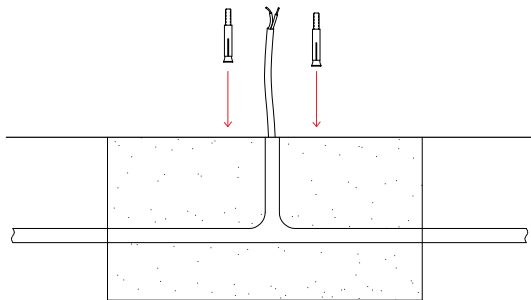

# Mac floor

outdoor/floor

4837, 4838, 4839, 4840, 4841, 4842

12W

**BENEITO FAURE®**

passion for led light

Instrucciones de montaje/ Assembly instructions/ Instructions de montage/ Montageanleitung/ Istruzioni di montaggio

1.0

2.0

3.0

IP65 connection

4.0

5.0

6.0