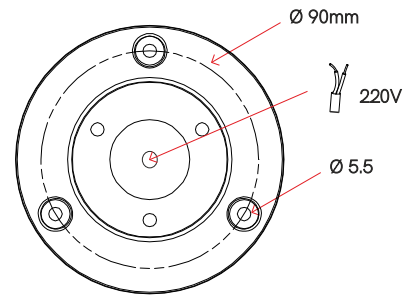

# Mac floor

outdoor/floor

4837, 4838, 4839, 4840, 4841, 4842

12W

**BENEITO FAURE®**

passion for led light

Instrucciones de montaje/ Assembly instructions/ Instructions de montage/ Montageanleitung/ Istruzioni di montaggio

1.0

2.0

3.0

IP65 connection

4.0

5.0

6.0