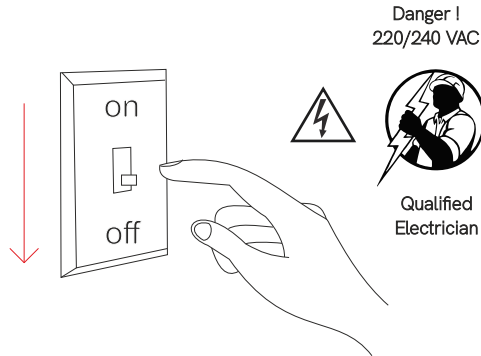

# Mac floor

outdoor/floor

4837, 4838, 4839, 4840, 4841, 4842

12W

**BENEITO FAURE®**

passion for led light

Instrucciones de montaje/ Assembly instructions/ Instructions de montage/ Montageanleitung/ Istruzioni di montaggio