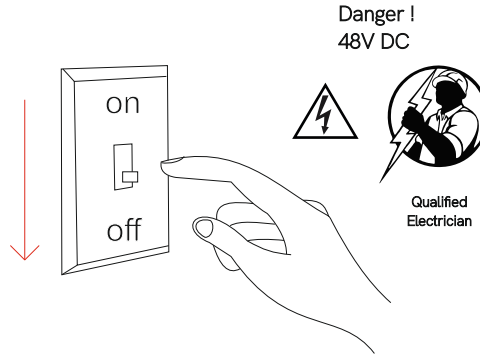

Magnet track 48V surface

magnet track

4660, 4662, 4659, 4661

BENEITO FAURE

passion for led light

Instrucciones de montaje/ Assembly instructions/ Instructions de montage/ Montageanleitung/ Istruzioni di montaggio

Video installation
Surface

1.0