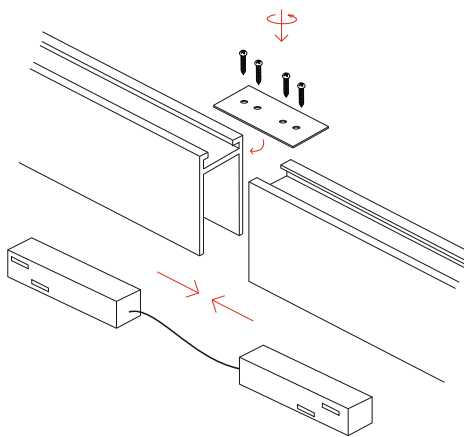

Magnet track 48V surface

magnet track

4660, 4662, 4659, 4661

BENEITO FAURE

passion for led light

Instrucciones de montaje/ Assembly instructions/ Instructions de montage/ Montageanleitung/ Istruzioni di montaggio

Video installation
Surface

1.0

2.0

3.0

4.0

5.0

6.0

7.0

RoHS

3
YEARS
WARRANTY

20
IP