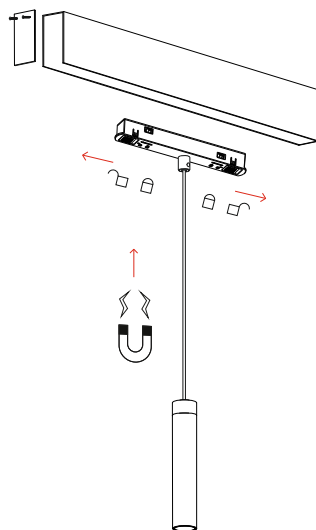

Magnet track 48V surface

magnet track

4660, 4662, 4659, 4661

BENEITO FAURE

passion for led light

Instrucciones de montaje/ Assembly instructions/ Instructions de montage/ Montageanleitung/ Istruzioni di montaggio

Video installation
Surface

1.0

2.0

3.0

4.0

5.0

6.0

7.0

RoHS

3
YEARS
WARRANTY

20
IP