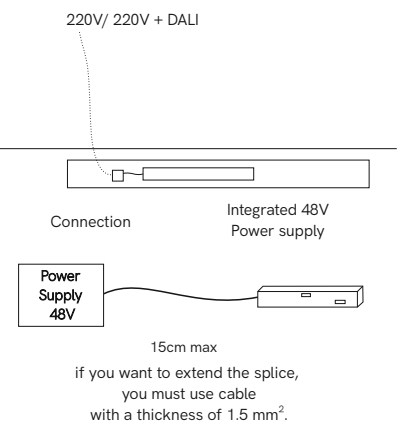

Magnet track 48V surface

magnet track

4660, 4662, 4659, 4661

BENEITO FAURE

passion for led light

Instrucciones de montaje/ Assembly instructions/ Instructions de montage/ Montageanleitung/ Istruzioni di montaggio

Video installation
Surface

1.0

2.0

3.0

4.0

5.0

6.0

7.0

RoHS

3
YEARS
WARRANTY

20
IP