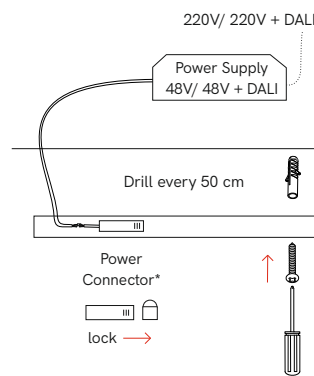

Magnet track 48V surface

magnet track

4660, 4662, 4659, 4661

BENEITO FAURE

passion for led light

Instrucciones de montaje/ Assembly instructions/ Instructions de montage/ Montageanleitung/ Istruzioni di montaggio

Video installation
Surface

1.0

2.0

3.0

4.0

5.0

6.0

7.0

RoHS

3
YEARS
WARRANTY

20
IP