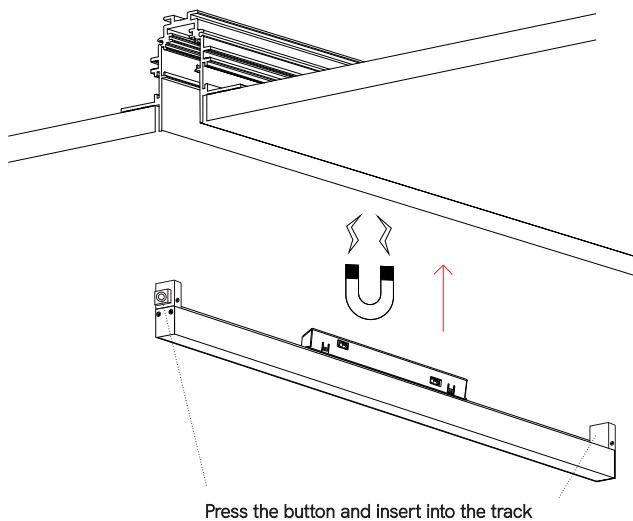

Recessed installation