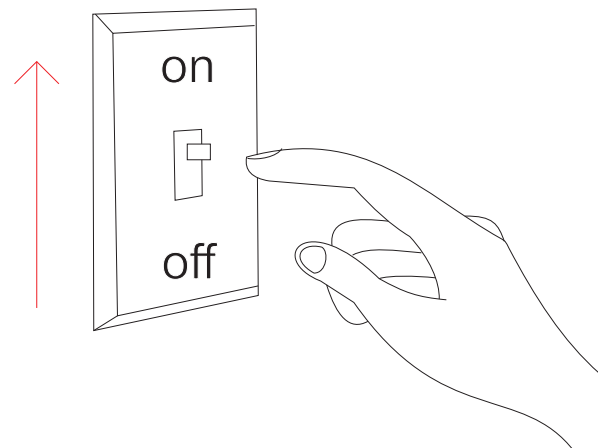

Recessed installation