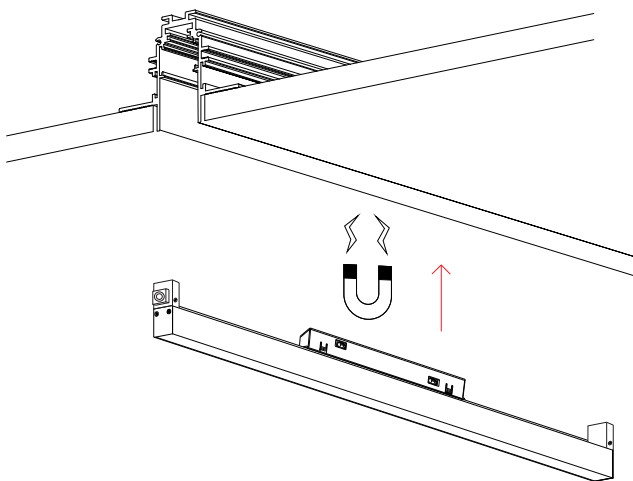

Recessed installation

3.0