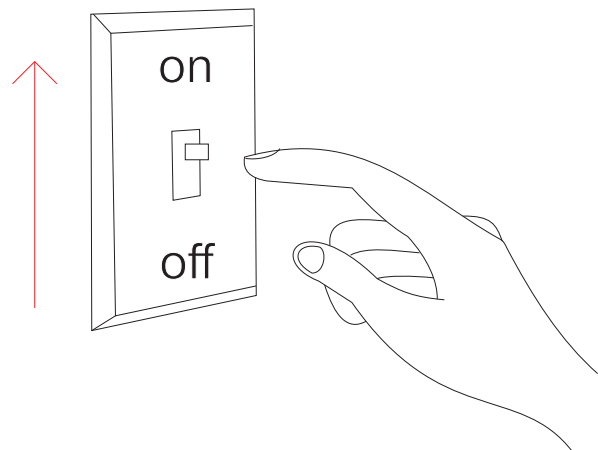

Nano Line 48V

magnet track

5202, 4784

7,5W

Instrucciones de montaje/ Assembly instructions/ Instructions de montage/ Montageanleitung/ Istruzioni di montaggio

Surface installation

1.0

2.0

Recessed installation

3.0

4.0