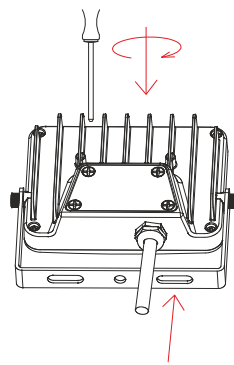

Nano sky spike

outdoor/spot

4340, 4341

10W

BENEITO FAURE

passion for led light

Instrucciones de montaje/ Assembly instructions/ Instructions de montage/ Montageanleitung/ Istruzioni di montaggio

1.0

2.0

3.0

4.0

5.0

6.0

7.0