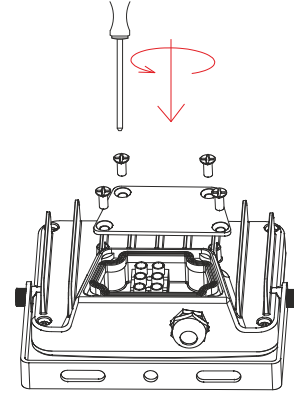

Nano sky spike

outdoor/spot

4340, 4341

10W

BENEITO FAURE

passion for led light

Instrucciones de montaje/ Assembly instructions/ Instructions de montage/ Montageanleitung/ Istruzioni di montaggio

1.0

2.0

3.0

4.0

5.0

6.0

7.0