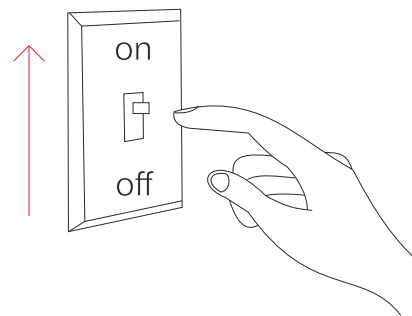

Nano sky spike

outdoor/spot

4340, 4341

10W

BENEITO FAURE

passion for led light

Instrucciones de montaje/ Assembly instructions/ Instructions de montage/ Montageanleitung/ Istruzioni di montaggio

1.0

2.0

3.0

4.0

5.0

6.0

7.0