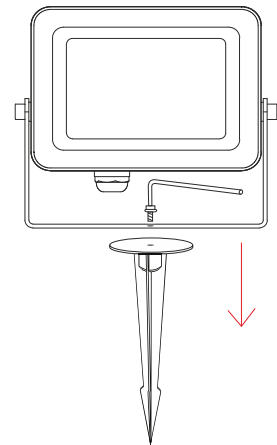

Nano sky spike

outdoor/spot

4340, 4341

10W

BENEITO FAURE

passion for led light

Instrucciones de montaje/ Assembly instructions/ Instructions de montage/ Montageanleitung/ Istruzioni di montaggio

1.0

2.0

3.0

4.0

5.0

6.0

7.0