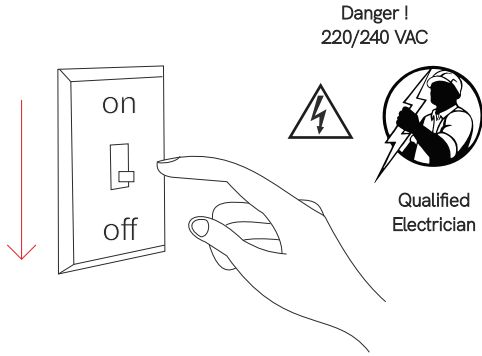

Nano sky spike

outdoor/spot

4340, 4341

10W

BENEITO FAURE

passion for led light

Instrucciones de montaje/ Assembly instructions/ Instructions de montage/ Montageanleitung/ Istruzioni di montaggio

1.0