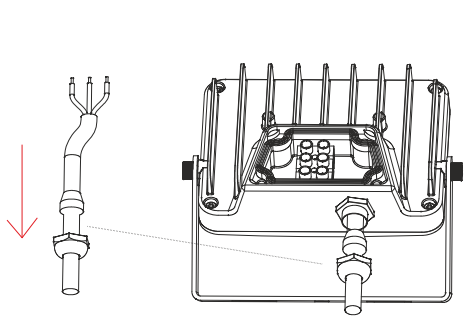

Nano sky spike

outdoor/spot

4340, 4341

10W

BENEITO FAURE

passion for led light

Instrucciones de montaje/ Assembly instructions/ Instructions de montage/ Montageanleitung/ Istruzioni di montaggio

1.0

2.0

3.0

4.0

5.0

6.0

7.0