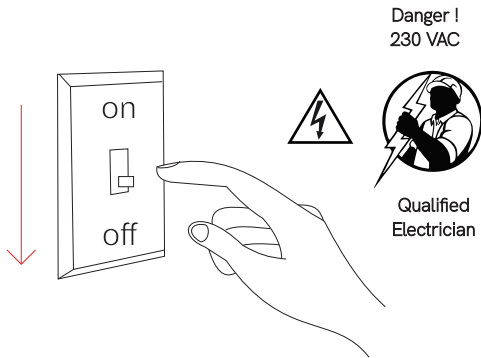

Nano tron

wall

970241, 970242, 97024C, 970341, 970342, 97034C, 970441, 970442, 97044C,

5W

BENEITO FAURE

passion for led light

Instrucciones de montaje/ Assembly instructions/ Instructions de montage/ Montageanleitung/ Istruzioni di montaggio