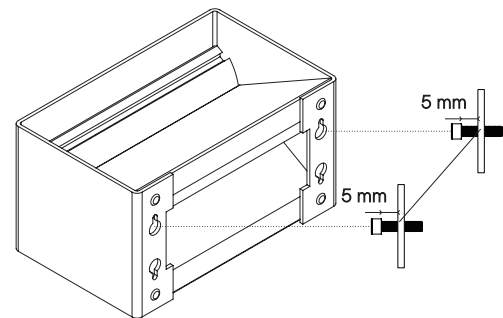

Nano tron

wall

970241, 970242, 97024C, 970341, 970342, 97034C, 970441, 970442, 97044C,

5W

BENEITO FAURE

passion for led light

Instrucciones de montaje/ Assembly instructions/ Instructions de montage/ Montageanleitung/ Istruzioni di montaggio

1.0

2.0

3.0

4.0

5.0

6.0