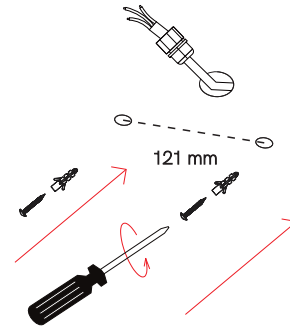

Nano tron

wall

970241, 970242, 97024C, 970341, 970342, 97034C, 970441, 970442, 97044C,

5W

BENEITO FAURE

passion for led light

Instrucciones de montaje/ Assembly instructions/ Instructions de montage/ Montageanleitung/ Istruzioni di montaggio

1.0

2.0

3.0

4.0

5.0

6.0