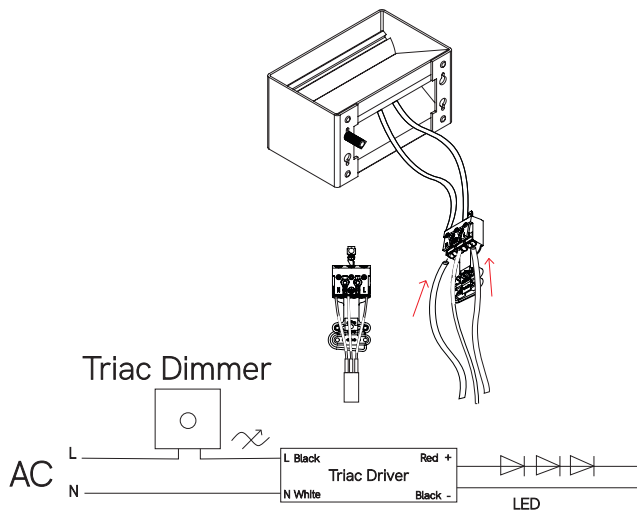

Nano tron

wall

970241, 970242, 97024C, 970341, 970342, 97034C, 970441, 970442, 97044C,

5W

BENEITO FAURE

passion for led light

Instrucciones de montaje/ Assembly instructions/ Instructions de montage/ Montageanleitung/ Istruzioni di montaggio

1.0

2.0

3.0

4.0

5.0

6.0