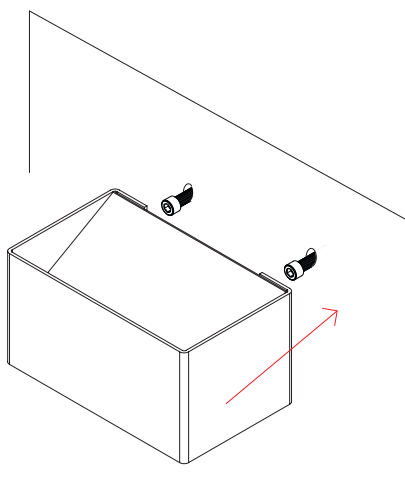

Nano tron

wall

970241, 970242, 97024C, 970341, 970342, 97034C, 970441, 970442, 97044C,

5W

BENEITO FAURE

passion for led light

Instrucciones de montaje/ Assembly instructions/ Instructions de montage/ Montageanleitung/ Istruzioni di montaggio

1.0

2.0

3.0

4.0

5.0

6.0