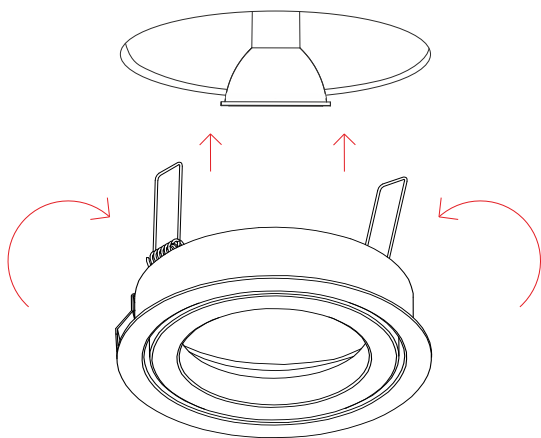

# One recessed

recessed

4478, 4479, 258226C

Instrucciones de montaje/ Assembly instructions/ Instructions de montage/ Montageanleitung/ Istruzioni di montaggio

1.0

2.0

3.0

4.0 Bulbholder 50mm GU10