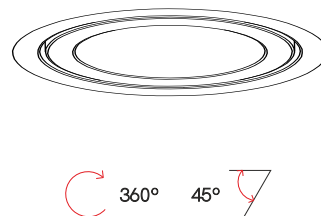

# One recessed

recessed

4478, 4479, 258226C

Instrucciones de montaje/ Assembly instructions/ Instructions de montage/ Montageanleitung/ Istruzioni di montaggio

1.0

2.0

3.0

4.0 Bulbholder 50mm GU10