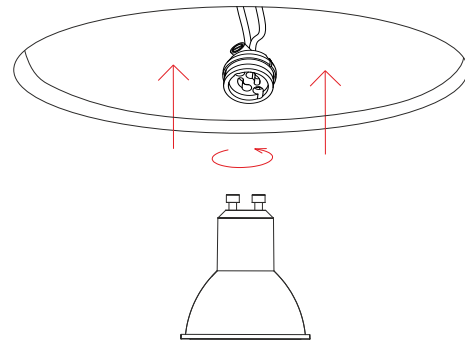

# One recessed

recessed

4478, 4479, 258226C

Instrucciones de montaje/ Assembly instructions/ Instructions de montage/ Montageanleitung/ Istruzioni di montaggio

1.0

2.0

3.0

4.0 Bulbholder 50mm GU10