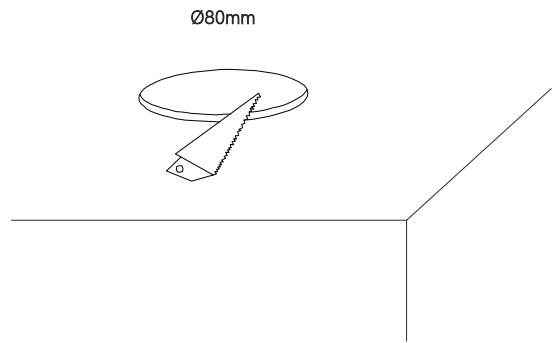

# One recessed

recessed

4478, 4479, 258226C

Instrucciones de montaje/ Assembly instructions/ Instructions de montage/ Montageanleitung/ Istruzioni di montaggio

1.0

2.0

3.0

4.0 Bulbholder 50mm GU10