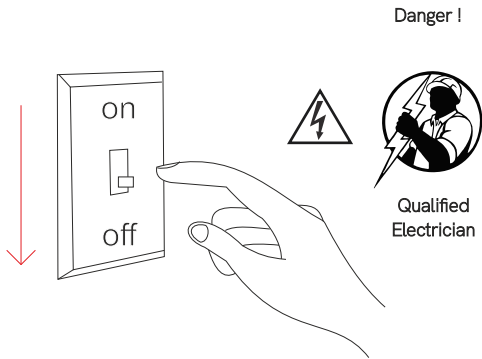

# One recessed

recessed

4478, 4479, 258226C

Instrucciones de montaje/ Assembly instructions/ Instructions de montage/ Montageanleitung/ Istruzioni di montaggio

1.0

2.0

3.0

4.0 Bulbholder 50mm GU10