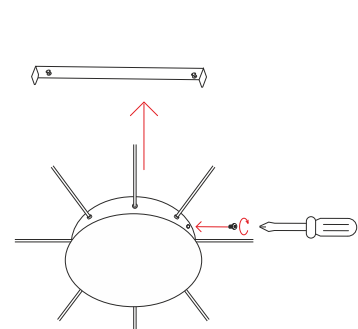

Side base space suspension

Instrucciones de montaje/ Assembly instructions/ Instructions de montage/ Montageanleitung/ Istruzioni di montaggio

2 to 6 max
Base Ø250x41mm

2 to 6 max
Base Ø280x41mm

2 to 8 max
Base Ø330x41mm

1.0

2.0

3.0

4.0

5.0

6.0

7.0

8.0