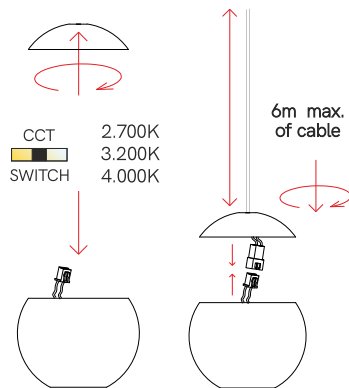

Side base space suspension

Instrucciones de montaje/ Assembly instructions/ Instructions de montage/ Montageanleitung/ Istruzioni di montaggio

2 to 6 max
Base Ø250x41mm

2 to 6 max
Base Ø280x41mm

2 to 8 max
Base Ø330x41mm

1.0

2.0

3.0

4.0

5.0

6.0

7.0

8.0

9.0

10.0

11.0

12.0