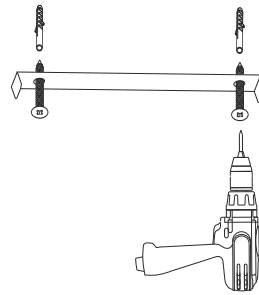

Side base space suspension

Instrucciones de montaje/ Assembly instructions/ Instructions de montage/ Montageanleitung/ Istruzioni di montaggio

2 to 6 max
Base Ø250x41mm

2 to 6 max
Base Ø280x41mm

2 to 8 max
Base Ø330x41mm

1.0

2.0

3.0

4.0

5.0

6.0

7.0

8.0