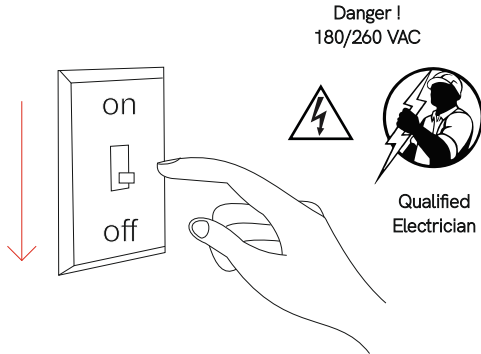

Sky 20W switch

outdoor/spot

4682-N, 4683-N, 4684-N, 5730

20W

BENEITO FAURE
passion for led light

Instrucciones de montaje/ Assembly instructions/ Instructions de montage/ Montageanleitung/ Istruzioni di montaggio