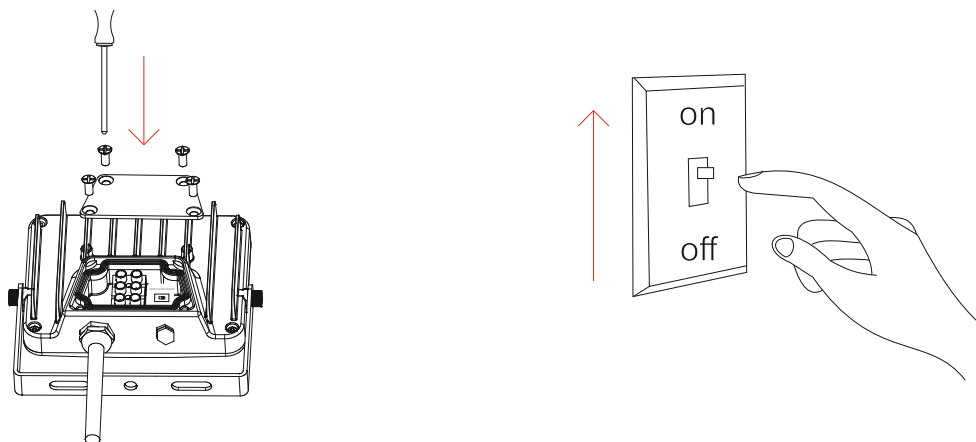

Sky 20W switch

outdoor/spot

4682-N, 4683-N, 4684-N, 5730

20W

BENEITO FAURE
passion for led light

Instrucciones de montaje/ Assembly instructions/ Instructions de montage/ Montageanleitung/ Istruzioni di montaggio

1.0

2.0

3.0

4.0

5.0

6.0

7.0