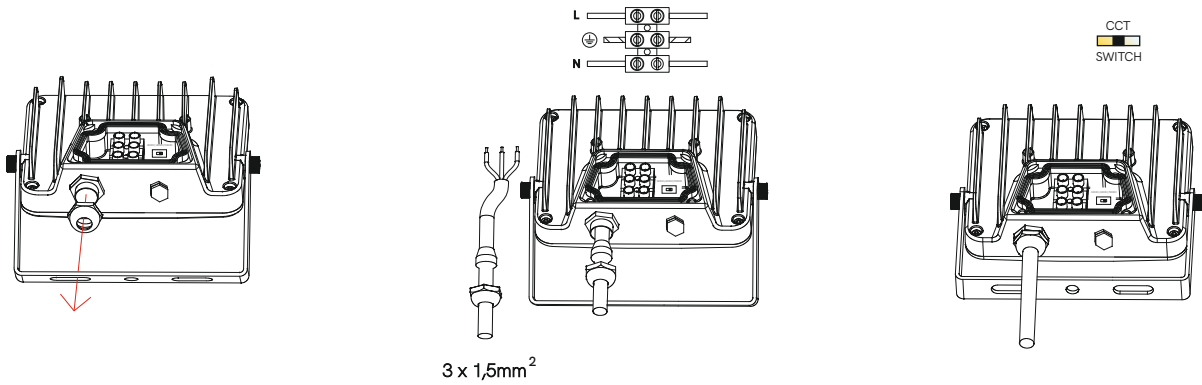

Sky 20W switch

outdoor/spot

4682-N, 4683-N, 4684-N, 5730

20W

BENEITO FAURE
passion for led light

Instrucciones de montaje/ Assembly instructions/ Instructions de montage/ Montageanleitung/ Istruzioni di montaggio

1.0

2.0

3.0

4.0

5.0

6.0

7.0