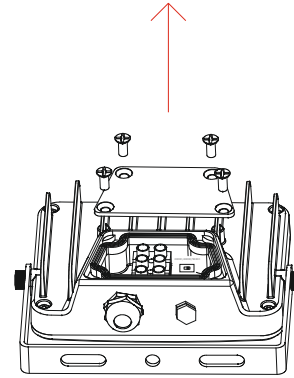

Sky 20W switch

outdoor/spot

4682-N, 4683-N, 4684-N, 5730

20W

BENEITO FAURE
passion for led light

Instrucciones de montaje/ Assembly instructions/ Instructions de montage/ Montageanleitung/ Istruzioni di montaggio

1.0

2.0

3.0

4.0

5.0

6.0

7.0