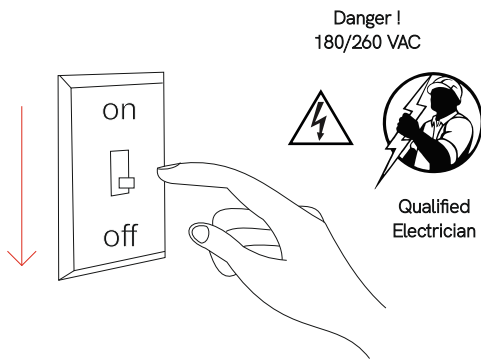

Sky 40W switch

outdoor/spot

4688-N, 4689-N, 4694-N, 5732

40W

BENEITO FAURE

passion for led light

Instrucciones de montaje/ Assembly instructions/ Instructions de montage/ Montageanleitung/ Istruzioni di montaggio