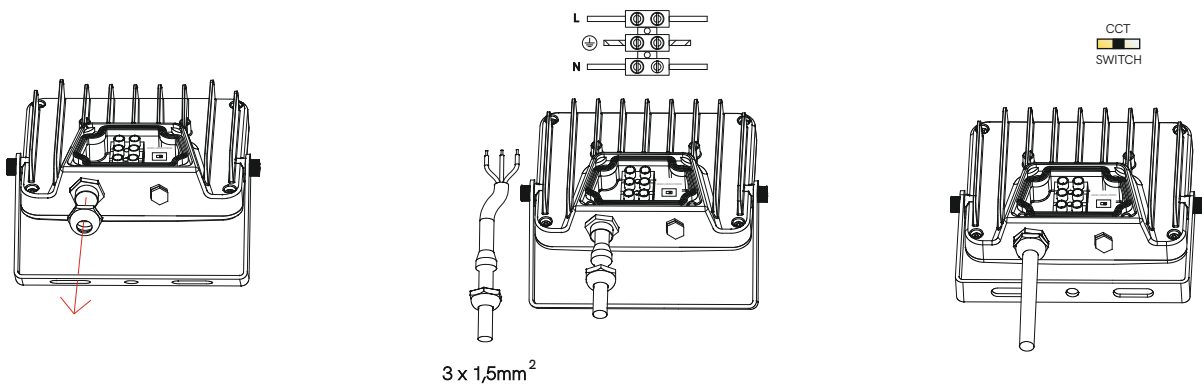

Sky 40W switch

outdoor/spot

4688-N, 4689-N, 4694-N, 5732

40W

BENEITO FAURE

passion for led light

Instrucciones de montaje/ Assembly instructions/ Instructions de montage/ Montageanleitung/ Istruzioni di montaggio

1.0

2.0

3.0

4.0

5.0

6.0

7.0