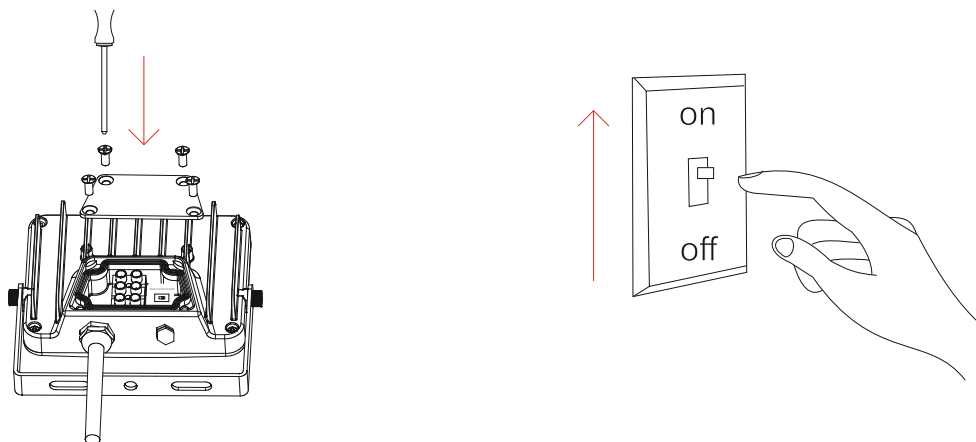

Sky 40W switch

outdoor/spot

4688-N, 4689-N, 4694-N, 5732

40W

BENEITO FAURE

passion for led light

Instrucciones de montaje/ Assembly instructions/ Instructions de montage/ Montageanleitung/ Istruzioni di montaggio

1.0

2.0

3.0

4.0

5.0

6.0

7.0