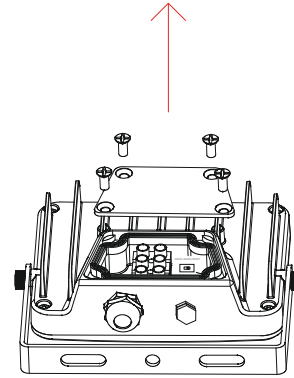

Sky 40W switch

outdoor/spot

4688-N, 4689-N, 4694-N, 5732

40W

BENEITO FAURE

passion for led light

Instrucciones de montaje/ Assembly instructions/ Instructions de montage/ Montageanleitung/ Istruzioni di montaggio

1.0

2.0

3.0

4.0

5.0

6.0

7.0