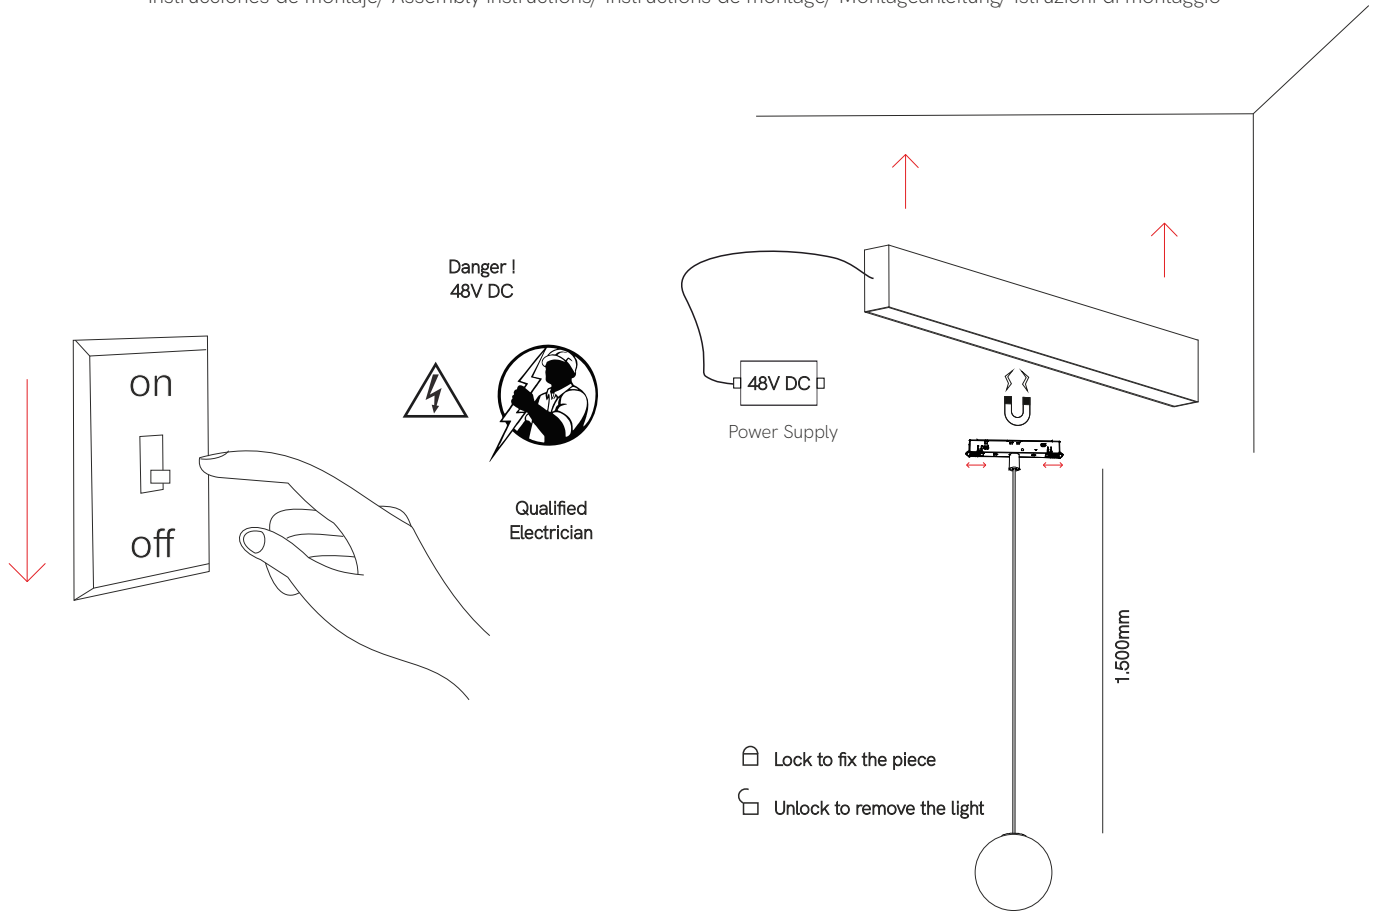

Sphere 48V suspension

magnet track

5375, 5376, 5378, 5379

8W

Instrucciones de montaje/ Assembly instructions/ Instructions de montage/ Montageanleitung/ Istruzioni di montaggio

1.0

2.0 View instructions page **Magnet track accessories**.

3.0

4.0