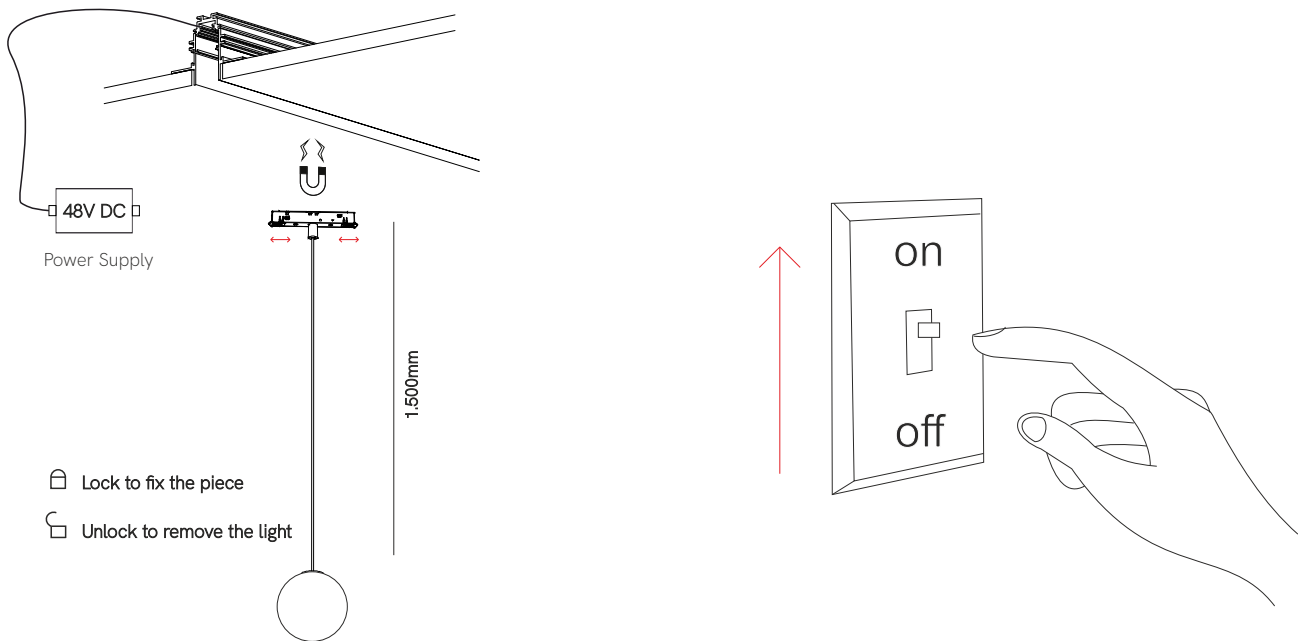

Sphere 48V suspension

magnet track

5375, 5376, 5378, 5379

8W

Instrucciones de montaje/ Assembly instructions/ Instructions de montage/ Montageanleitung/ Istruzioni di montaggio

1.0

2.0 View instructions page **Magnet track accessories**.