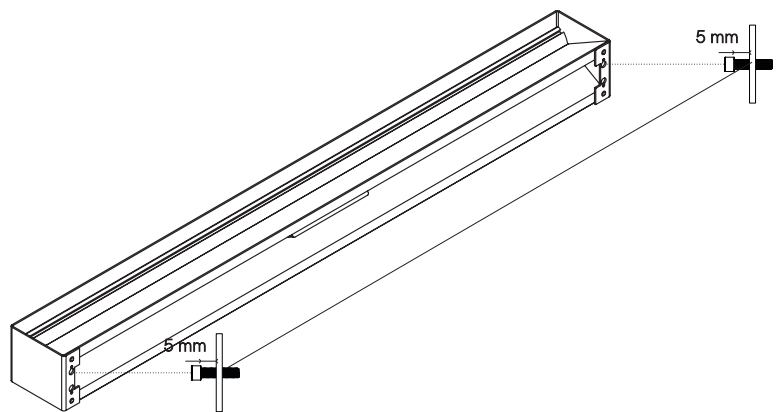

Tron XL

wall

973241, 973242, 97324C, 973341, 973342, 97334C, 973441, 973442, 97344C

24W

BENEITO FAURE®

passion for led light

Instrucciones de montaje/ Assembly instructions/ Instructions de montage/ Montageanleitung/ Istruzioni di montaggio

1.0

Danger!
230 VAC

Qualified
Electrician

2.0

3.0

4.0

5.0

6.0

RoHS

>0,9
PF

5
YEARS
WARRANTY

230
VAC

≥90
CRI

0,87m
Max

TRIAC DIMM

40
IP

50.000
HOURS