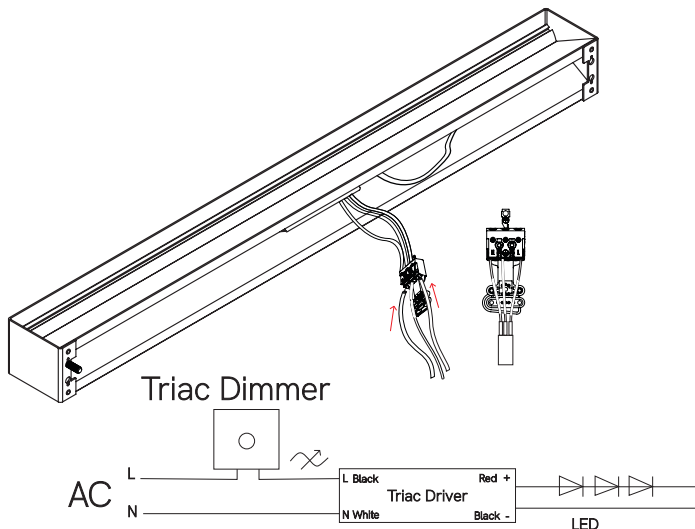

Tron XL

wall

973241, 973242, 97324C, 973341, 973342, 97334C, 973441, 973442, 97344C

24W

BENEITO FAURE®

passion for led light

Instrucciones de montaje/ Assembly instructions/ Instructions de montage/ Montageanleitung/ Istruzioni di montaggio

1.0

Danger!
230 VAC

Qualified
Electrician

2.0

3.0

4.0

5.0

6.0