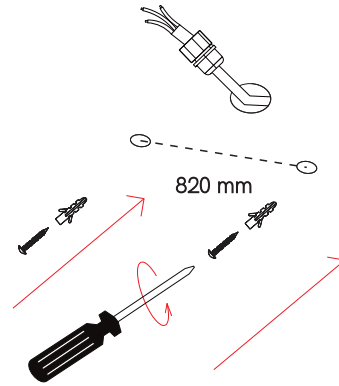

Tron XL

wall

973241, 973242, 97324C, 973341, 973342, 97334C, 973441, 973442, 97344C

24W

BENEITO FAURE®

passion for led light

Instrucciones de montaje/ Assembly instructions/ Instructions de montage/ Montageanleitung/ Istruzioni di montaggio

1.0

Danger!
230 VAC

Qualified
Electrician

2.0

3.0

4.0

5.0

6.0

RoHS

>0,9
PF

5
YEARS
WARRANTY

230
VAC

≥90
CRI

0,87m
Max

TRIAC DIMM

40
IP

50.000
HOURS