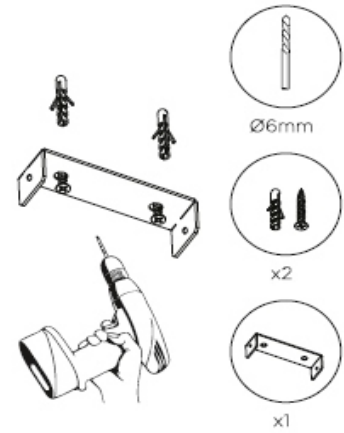

Zero in luminaires

12XXX1, 12XXX2, 12XXX4, 12XXX5, 12XXXC

26W, 44W, 63W, 96W

Instrucciones de montaje/ Assembly instructions/ Instructions de montage/ Montageanleitung/ Istruzioni di montaggio

Video installation

1.0

Danger!
230VAC

Qualified
Electrician

2.0

3.0

4.0

5.0

6.0

*1 See the different smart connection options

7.0