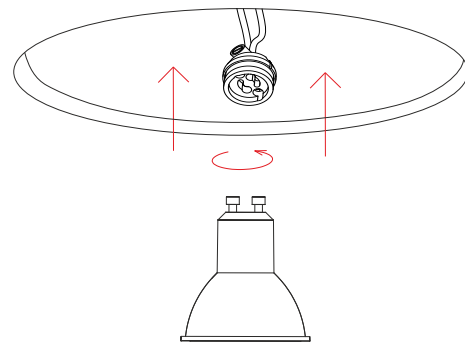

4.0 Bulbholder 50mm GU10