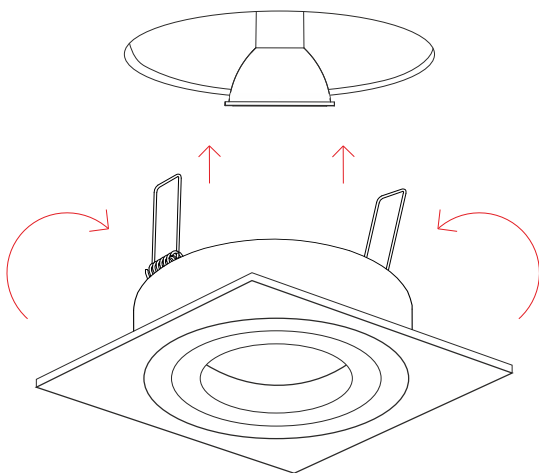

Zio recessed

recessed

4476, 4477, 257226C

BENEITO FAURE®

passion for led light

Instrucciones de montaje/ Assembly instructions/ Instructions de montage/ Montageanleitung/ Istruzioni di montaggio

1.0

2.0

3.0

4.0 Bulbholder 50mm GU10

5.0

6.0

RoHS

3
YEARS
WARRANTY

20
IP