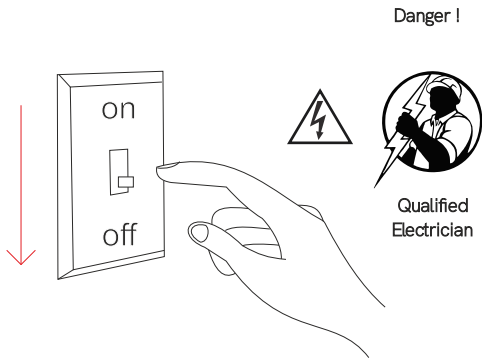

Zio recessed

recessed

4476, 4477, 257226C

BENEITO FAURE®

passion for led light

Instrucciones de montaje/ Assembly instructions/ Instructions de montage/ Montageanleitung/ Istruzioni di montaggio

1.0

2.0