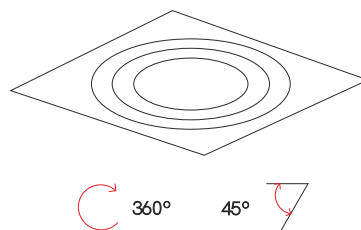

6.0

RoHS

3
YEARS
WARRANTY

20
IP