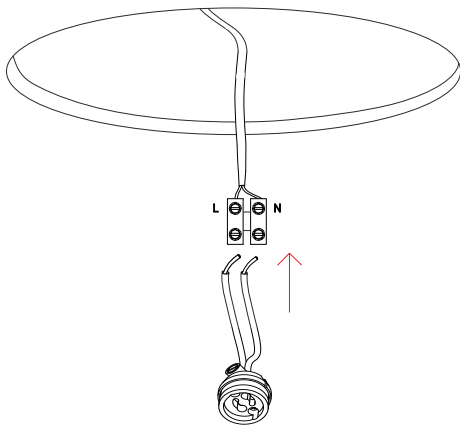

Zio recessed

recessed

4476, 4477, 257226C

BENEITO FAURE®

passion for led light

Instrucciones de montaje/ Assembly instructions/ Instructions de montage/ Montageanleitung/ Istruzioni di montaggio

1.0

2.0

3.0

4.0 Bulbholder 50mm GU10

5.0

6.0

RoHS

3
YEARS
WARRANTY

20
IP