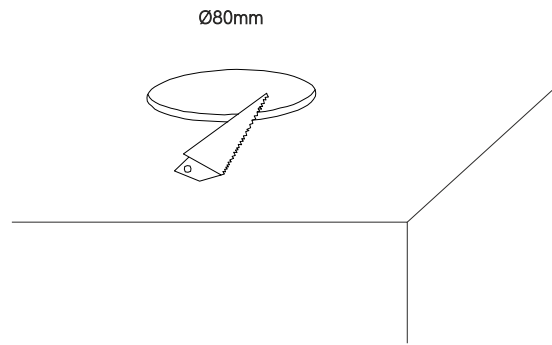

Zio recessed

recessed

4476, 4477, 257226C

BENEITO FAURE®

passion for led light

Instrucciones de montaje/ Assembly instructions/ Instructions de montage/ Montageanleitung/ Istruzioni di montaggio

1.0

2.0

3.0

4.0 Bulbholder 50mm GU10

5.0

6.0

RoHS

3
YEARS
WARRANTY

20
IP