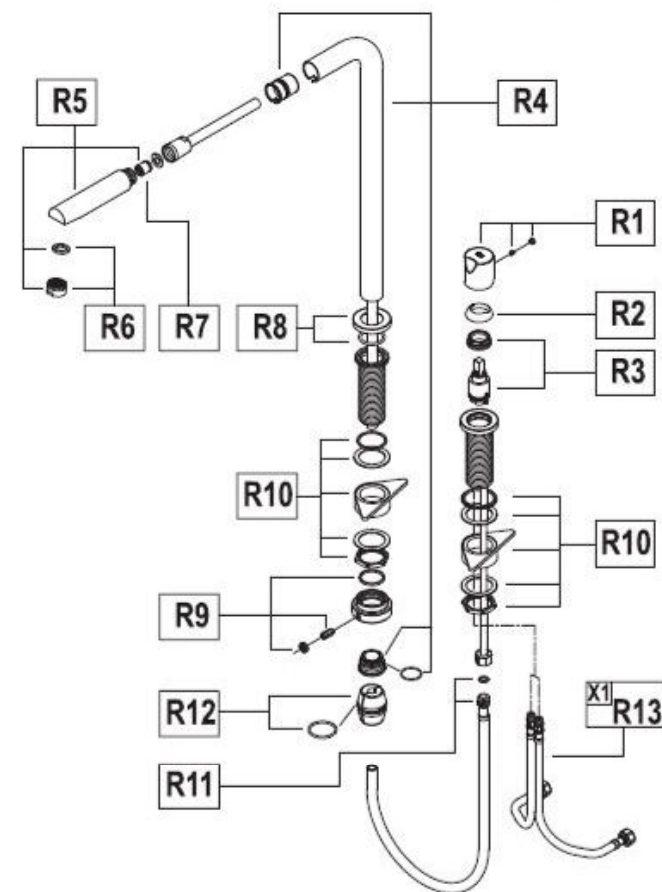

Taps with pull out shower (high spout)

AUK 983 single lever sink mixer

Ref: 509830200
EAN: 8421152112731

Spare parts

Position	Code	Position	Code
R1	R1049400	R8	R761350
R2	R671260	R9	R802367
R3	R802720	R10	R809223
R4	R711518	R11	R1036200
R5	R1318500	R12	R809103
R6	R899012	R13	R1038800
R7	R899043		