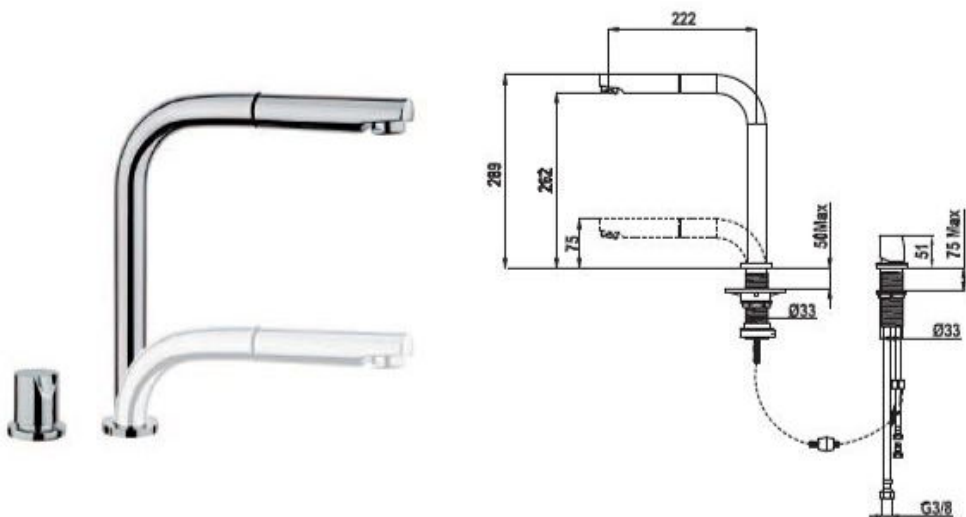

Taps with pull out shower (high spout)

AUK 983 single lever sink mixer

Ref: 509830200
EAN: 8421152112731

Spare parts

Position	Code	Position	Code
R1	R1049400	R8	R761350
R2	R671260	R9	R802367
R3	R802720	R10	R809223
R4	R711518	R11	R1036200
R5	R1318500	R12	R809103
R6	R899012	R13	R1038800
R7	R899043		