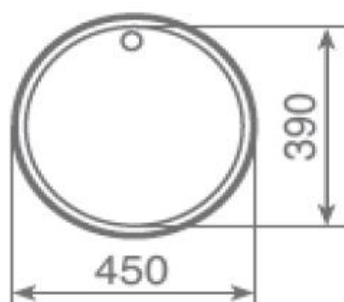

BASICO ø450 1B

FEATURES

- Unpolished (BA)
- Thickness: 0,6 mm.
- 3 ½ " valve hole
- With overflow
- Bowl dimensions: ø390 mm.
- Bowl depth: 160 mm.
- External dimensions: ø450 mm.
- Base units: 45 cms.

- Packaging: Cardboard protector and pallet

- Accessories included:

Box of 4 installation clips

Sealing strip

Code	Description
10124020	BASICO Ø450 1B GT W/OVF (BA) (PAL/CART)