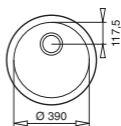

# BE Ø39

- » Material:  
Made of polished 18/10 stainless steel
- » Measurements in mm:  
Overall measurements in mm, Ø 390  
Bowl (w x h x d), Ø 385 x 180
- » Installation:  
Undermount  
Base unit of minimum 45 cm width
- » Accessories:  
3 1/2 basket waste

## » Installation drawings

180 mm

45 cm

## » Material

**Stainless steel**

\* Same model is also available with internal measurements of the bowl Ø 385 mm and 150 mm depth, featuring the pop-up system.