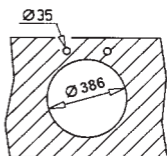

# BE Ø39

- » Material:  
Made of polished 18/10 stainless steel
- » Measurements in mm:  
Overall measurements in mm, Ø 390  
Bowl (w x h x d), Ø 385 x 180
- » Installation:  
Undermount  
Base unit of minimum 45 cm width
- » Accessories:  
3 1/2 basket waste

## » Installation drawings

180 mm

45 cm

## » Material

**Stainless steel**

\* Same model is also available with internal measurements of the bowl Ø 385 mm and 150 mm depth, featuring the pop-up system.