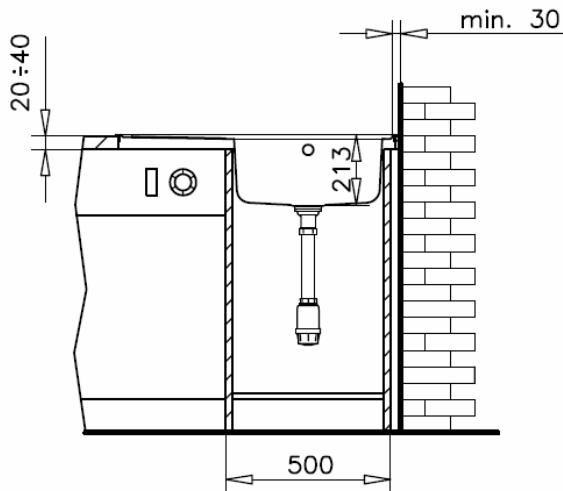

CLASSIC MAX 1B 1D

FEATURES

- Polished & microtexturated versions
- Right & left versions
- 3 1/2" basket waste & overflow & syphon
- Round overflow
- Bowl dimensions: 450x400x200 mm
- External Dimensions: 860x500 mm
- Base units: 50 cm

CODE	EAN CODE	DESCRIPTION
11119200	8421152071526	CLASSIC MAX 1B 1D RHD 1Ø BASKET W/OVF SYPHON

- **Packaging: individual box**

- **Accessories included:**

- Sealing strip

- Installation clips

- 3 1/2" basket waste and overflow and syphon