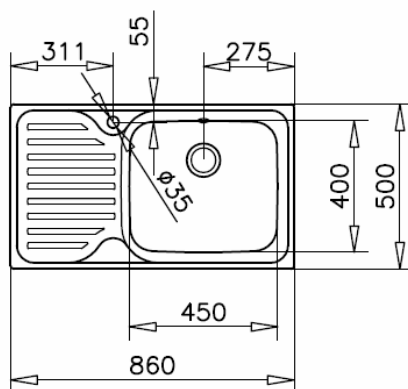

CLASSIC MAX 1B 1D

FEATURES

- Polished & microtexturated versions
- Right & left versions
- 3 1/2" basket waste & overflow & syphon
- Round overflow
- Bowl dimensions: 450x400x200 mm
- External Dimensions: 860x500 mm
- Base units: 50 cm

CODE	EAN CODE	DESCRIPTION
11119200	8421152071526	CLASSIC MAX 1B 1D RHD 1Ø BASKET W/OVF SYPHON

- **Packaging: individual box**

- **Accessories included:**

- Sealing strip

- Installation clips

- 3 1/2" basket waste and overflow and syphon