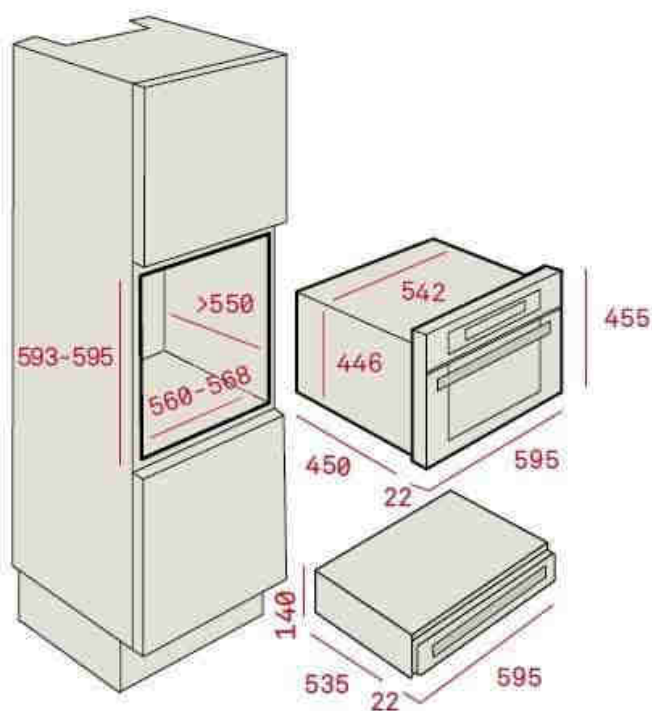

PLATE WARMER

CP 15 GS

FEATURES

- Telescopic Plate Warmer
- Glass front with Fingerprint-proof Stainless Steel frame
- Anti-sliding inside mat
- Illuminated on/off switch
- Temperature regulator: 30° to 80°
- Capacity:
 - 6 servings
 - OR
 - 6 dishes (24 cm)
 - 6 bowls (10 cm)
 - 1 serving dish (17 cm)
 - 1 serving dish (19 cm)
 - 1 serving dish (32 cm)
 - OR
 - 20 dishes (28 cm)
 - OR
 - 80 coffee cups
 - OR
 - 40 tea mugs
- Maximum nominal power: 420 W
- Approximate useful height: 10 cm
- External Dimensions (H x W x D):
140 x 595 x 557 mm
- Internal Dimensions (H x W x D):
100 x 470 x 500 mm
- Built-in Niche Dimensions (H x W x D):
593-595 x 560-568 x 550
- To combine with Compact Ovens / Mwo
(in a 60 cm niche):

DESCRIPTION	TKI CODE	EAN
CP 15 GS	40589920	8421152145623