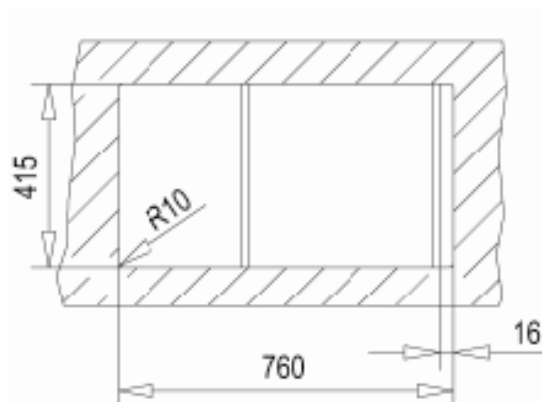

Code: 10133005

EAN: 8421152118184