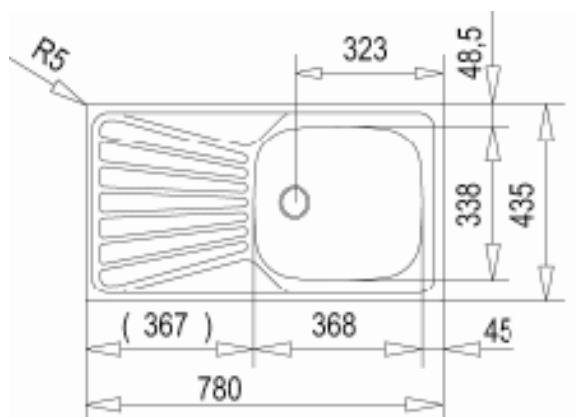

- 1 1/2" basket waste & overflow & siphon COD. 61001174