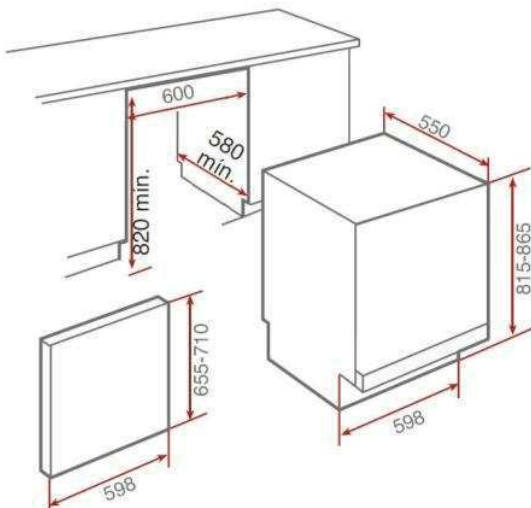

DW8 58 FI

FEATURES

- Fully Integrated Dishwasher
- Electronic Control Panel Stainless Steel
- 14 Place Settings Capacity
- Digital Display
- 9 Washing Programs
- 6 washing temperatures
- Hidden Heating Element
- 1-24 hours Delay Timer
- Half Load
- Economic Program
- 3rd Basket
- 3rd Sprayer
- Control pilot lights: On/Off; Low Salt ; Low Rinse Aid; Selected Program; delay time
- Water Softener
- Microfiltering
- Sliding Detergent Drawing
- Extra Dry function
- Express function
- Electronic Aquastop System
- Height adjustable upper tray (take-out)
- Adjustable Back Feet from Front
- Energy/Drying efficiency class: A++/A
- Energy consumption: 266kWh/year
- Water consumption: 3080 liters/year
- Noise Level: 47 dB(A)
- Overall Measures:
 - Height: 815-865 mm
 - Width: 598 mm
 - Depth: 550 mm