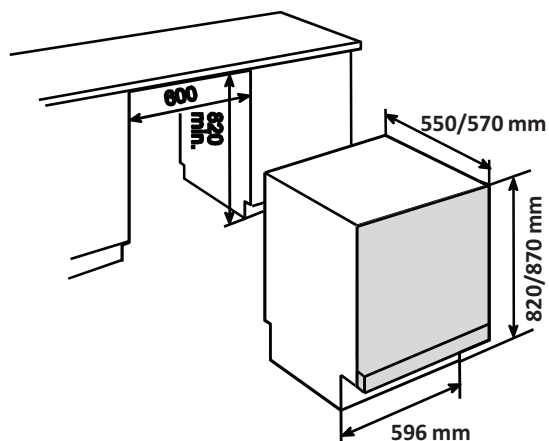

## FEATURES

- Fully integrated dishwasher
- Stainless Steel Fingerprint proof door
- Electronic Control with Display
- 13 place settings capacity
- 10 washing programs
- 5 washing temperatures (38-45-55-65-70°C)
- 3 digit 1-24 hours delay timer
- Automatic 3-height adjustable top basket
- Pilot lights: on/off, salt, rinse
- Acoustic signal at end of cycle
- 3 in 1 option
- Water softener with Electronic adjust
- Water dirtiness sensor (AQUALOGIC)
- New Half-Load distributed system
- ECO & BIO program
- Fast program (38 minutes)
- 3rd sprayer
- Stainless steel interior
- Variable hinges system
- Full Aquastop
- Back feet regulation from front
- Energy/Drying efficiency class: A+/A
- Energy consumption: 294 kWh/year
- Water consumption: 2660 liters/year
- Noise level: 45 dBA
- Voltage-Frequency: 220-230 V - 50 Hz
- Overall sizes:
  - Height: 820/870 mm
  - Width: 596 mm
  - Depth: 550 mm
- Built-in door sizes: included with product
  - 570 mm depth full door included