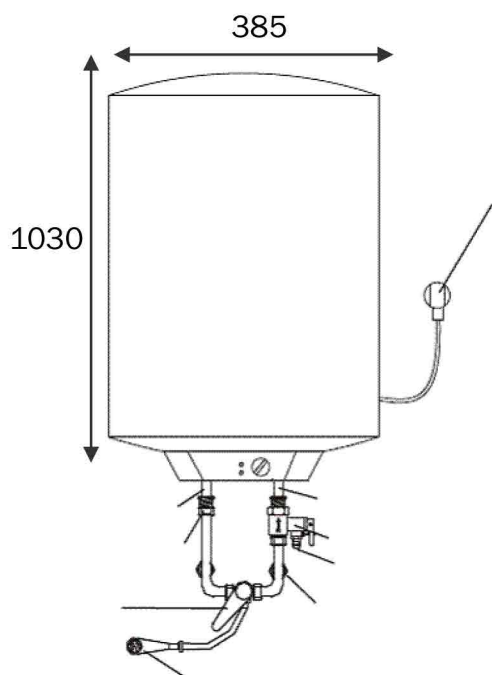

## EWH 80 H

## FEATURES

- Vertical & Horizontal installation
  - Capacity: 80 litres
  - Enamelled tank
  - Stainless Steel enamelled resistance
  - Temperature thermostat: 30°-75°
  - Pressure valve > 7,5 bar
  - Maximum pressure: 0,75 Mpa
  - Thermometer
  - Security valve
  - Earth Leakage Circuit Breaker
  - Overheat protection
  - Anti dry heating protection
  - Protection level against humidity IPx4
  - Power: 1500 W
  - Average insulation thickness: 20 mm
  - Connexion to supply network G ½
  - Average use for: 2-4 people
- 
- Dimensions:  $\Phi 385 \times 1030$
  - Voltage: 220-240V, 50Hz
  - Colour: White