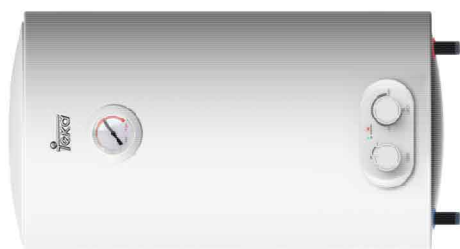

## EWH 80 H

## FEATURES

- Vertical & Horizontal installation
  - Capacity: 80 litres
  - Enamelled tank
  - Stainless Steel enamelled resistance
  - Temperature thermostat: 30°-75°
  - Pressure valve > 7,5 bar
  - Maximum pressure: 0,75 Mpa
  - Thermometer
  - Security valve
  - Earth Leakage Circuit Breaker
  - Overheat protection
  - Anti dry heating protection
  - Protection level against humidity IPx4
  - Power: 1500 W
  - Average insulation thickness: 20 mm
  - Connexion to supply network G ½
  - Average use for: 2-4 people
- 
- Dimensions:  $\Phi 385 \times 1030$
  - Voltage: 220-240V, 50Hz
  - Colour: White