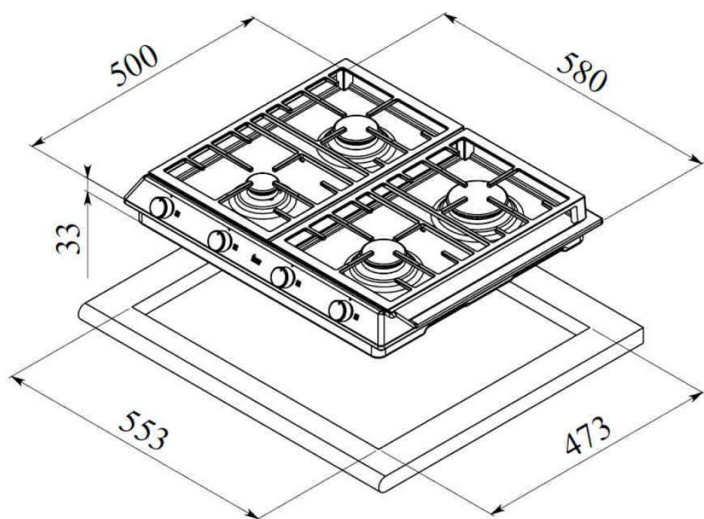

EX 60.1 4G AI AL CI

FEATURES

- New minimalistic & industrial design at the stainless steel surface.
- New cast iron grids with a professional look.
- Metallic and glossy black looking frontal knobs.
- Auto-ignition integrated in the burner operated by each knob
- Auto-lock safety device integrated in each burner.
- High Efficiency burners.
- 4 cooking zones:
 - 1 Fast burner: 2,80 Kw
 - 2 Semi-fast burner: 1,75 Kw
 - 1 Auxiliary burner: 1,00 Kw
- Cast iron grids
- Ext dimensions mm: 580 x 500
- Built-in dimensions mm: 553 x 473