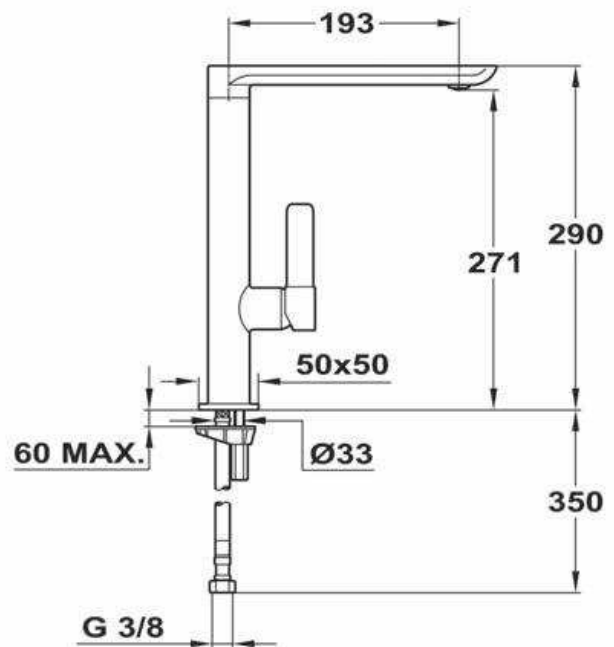

Taps with high spout

F0 915 single lever sink mixer

Ref: 629150200
EAN: 8421152112700