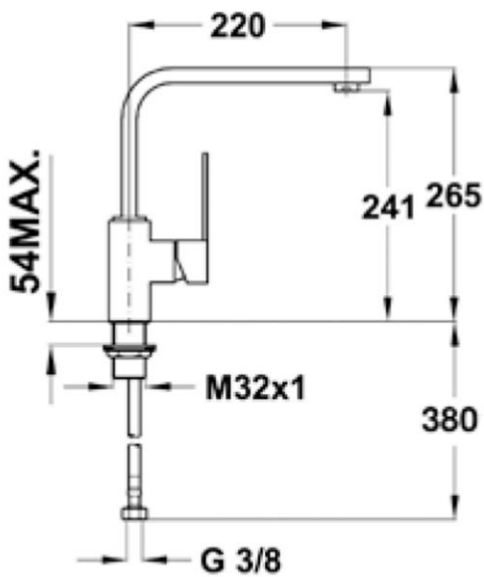

## INX 994

### High Spout stainless steel mixer

- Manufactured in high quality stainless steel (AISI 304)
- Swivel Spout
- Anti-scale aerator

**INX 994**

### DESCRIPTION

High Spout Sink Mixer