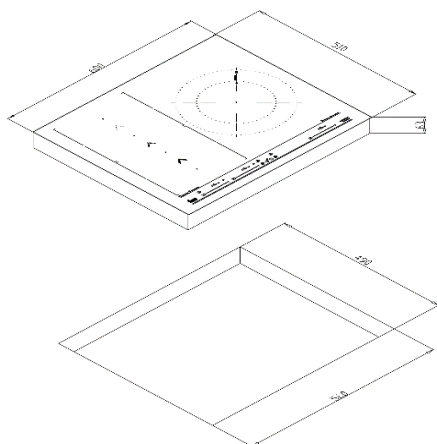

## Features

- 60 cm Flex Induction hob with Slide Cooking Function
- Slim Metal Frame
- Multislider PRO control with security blocking
- Black Schott-Ceran Ceramic Glass
- Functions: Timer, Power function, Stop & Go, Quick Boiling, Simmering, Melting, Keep Warm, Slide Cooking Function, Flex Function, Mute Function
- Heating elements:
  - Slide Cooking Induction Zone 255x400 mm / 1850-2200W
  - 11 induction Ø 180-280 mm / 2500-3700W
- Residual heat indicators
- Automatic safety disconnection
- Easy installation with "FAST CLICK SYSTEM"

## Built-in dimensions

↑ 490 mm → 560 mm ↗ 55 mm

## External dimensions

↑ 510 mm → 600 mm ↗ 59 mm

## Technical drawing