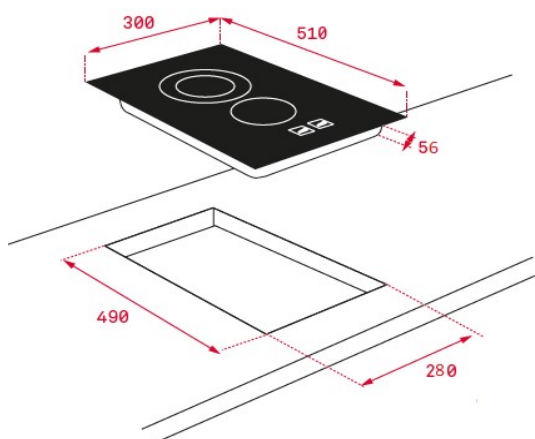

Technical drawing

Color

- Black

Reference

112510001

EAN 13

8434778000955

Technical data

• Voltage	220-240 V
• Frequency	50/60 Hz
• Maximum nominal power	3500W