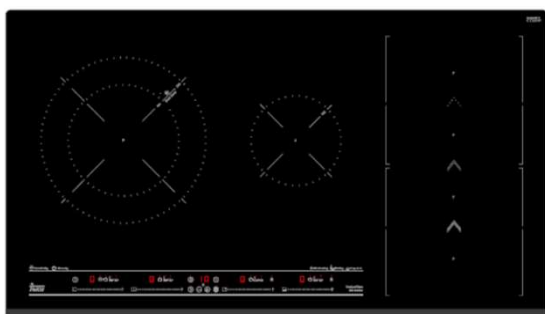

### Features

- 90cm Flex Induction hob with Slide Cooking Function
- Cooking zones:
  - 1 Flex Slide Cooking Zone ranging from:
  - 2 individual Cooking zones of 230 x 200mm
  - 1 combined cooking zone of 230 x 400mm
- I1 induction Ø 145 mm / 1100-1800W
- I2 induction Ø 280 mm / 2300-3700W
- Front bevelled ceramic glass from Schott-Ceran
- Multislider PRO control with security blocking
- Functions: Timer, Power function, Stop & Go, Quick Boiling, Simmering, Melting, Keep Warm, Slide Cooking Function, Flex Function, Mute Function
- Residual heat indicators
- Automatic safety disconnection
- Easy installation with "FAST CLICK SYSTEM"
- Can be combined with any GZC or TZ hobs with junction kit 40204394 (510mm)

### Built-in dimensions

↑ 490 mm → 860 mm ↗ 55 mm

### External dimensions

↑ 510 mm → 900 mm ↗ 59 mm