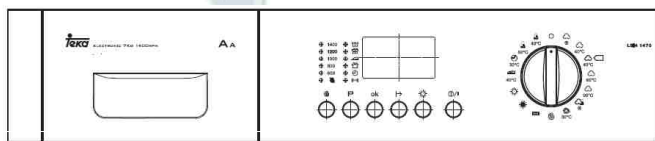

WASHER MACHINE

LSI4 1470

WASHER DRYER LSI4 1470

CODE

40821030

EAN CODE

8421152114292

FEATURES

- Built in Washer Dryer
- Electronic digital display LCD
- Washing Programs: 12
- Dryer programs: 3
- Delay Timer: 1-24hours
- Washing capacity: 7 Kg
- Drying Capacity: 4 Kg
- Extra Rinse & Easy Iron Programs
- Child Lock
- Stainless Steel Drum
- Spinning speeds:0-1400
- Display indicator pilots for: extra rinse, remaining time, delay time, spinning, selected temperature, start/pause
- Energy Class: A/A
- Energy Consumption: 4.85 kWh/cycle
- Energy Consumption only Washing: 1.02 kWh/cycle
- Water Consumption :77l
- Noise level washing/spinning/Drying: 56//72/57 dB(A)
- Dimensions mm: 820x596x560