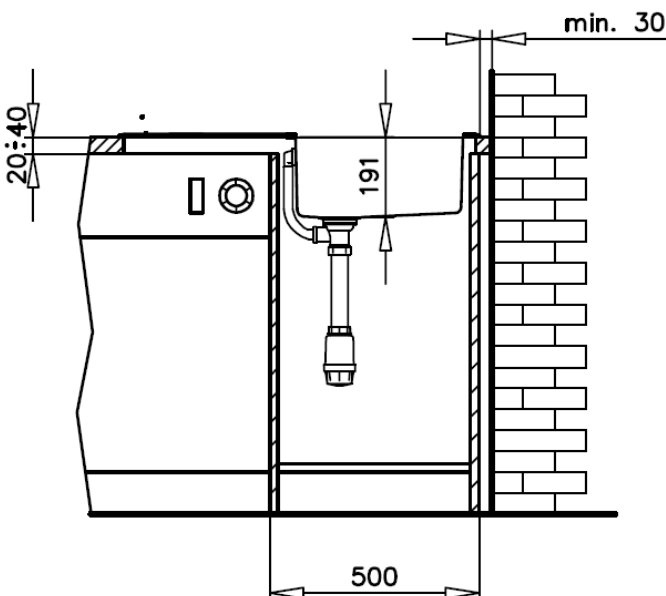

Lux 1B 1D 86

FEATURES

- Tempered glass top: 8 mm thickness
 - Stainless steel bowl: 1 mm thickness
 - Bowl radius R15
 - Reversible
 - External dimensions: 860 x 510 mm
 - Bowl dimensions: 400 x 400 x 200 mm
 - Base units: 50 cm
 - Packaging: individual box
- Accessories included:
 - Pop-up 3 1/2" basket waste & Overflow
 - Connections & siphon
 - Installation instructions

Code: 12129008

EAN: 8421152089934