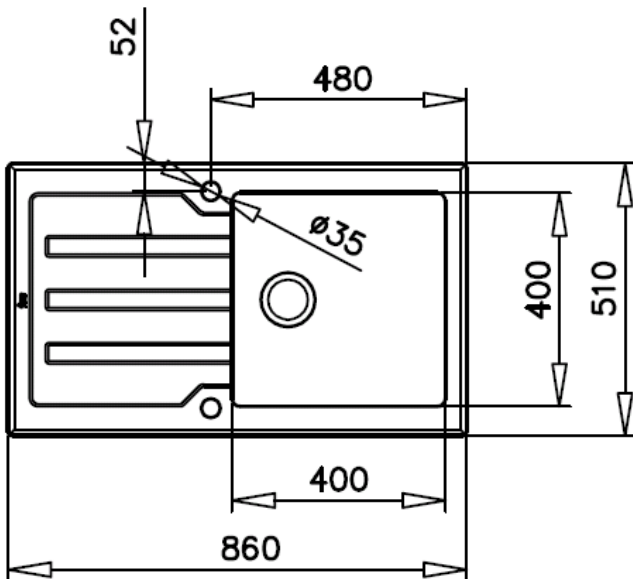

Lux 1B 1D 86

FEATURES

- Tempered glass top: 8 mm thickness
 - Stainless steel bowl: 1 mm thickness
 - Bowl radius R15
 - Reversible
 - External dimensions: 860 x 510 mm
 - Bowl dimensions: 400 x 400 x 200 mm
 - Base units: 50 cm
 - Packaging: individual box
- Accessories included:
 - Pop-up 3 1/2" basket waste & Overflow
 - Connections & siphon
 - Installation instructions

Code: 12129008

EAN: 8421152089934