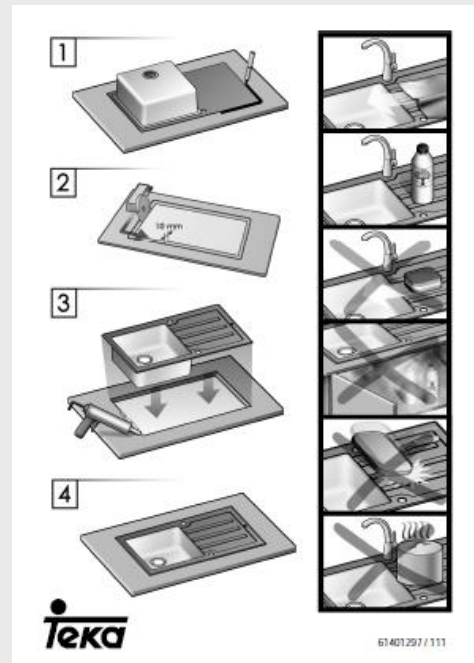

Lux 1B 1D 86

FEATURES

- Tempered glass top: 8 mm thickness
 - Stainless steel bowl: 1 mm thickness
 - Bowl radius R15
 - Reversible
 - External dimensions: 860 x 510 mm
 - Bowl dimensions: 400 x 400 x 200 mm
 - Base units: 50 cm
 - Packaging: individual box
- Accessories included:
 - Pop-up 3 1/2" basket waste & Overflow
 - Connections & siphon
 - Installation instructions