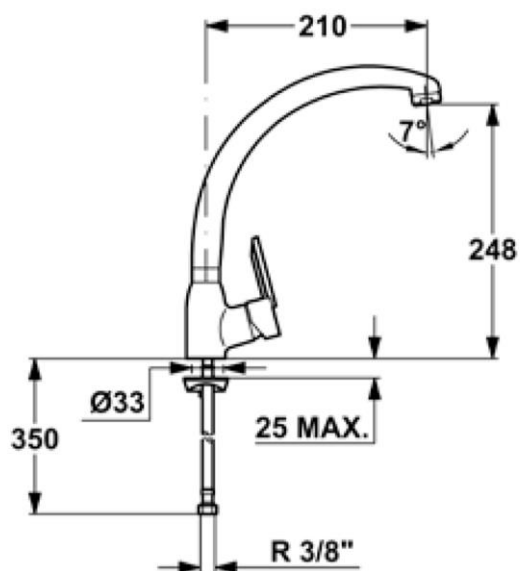

KITCHEN TAP

FEATURES

- Swivel spout
- Anti-scale areator
- 3/8" flexible inlet pipes

DESCRIPTION

MN

CODE

8191462