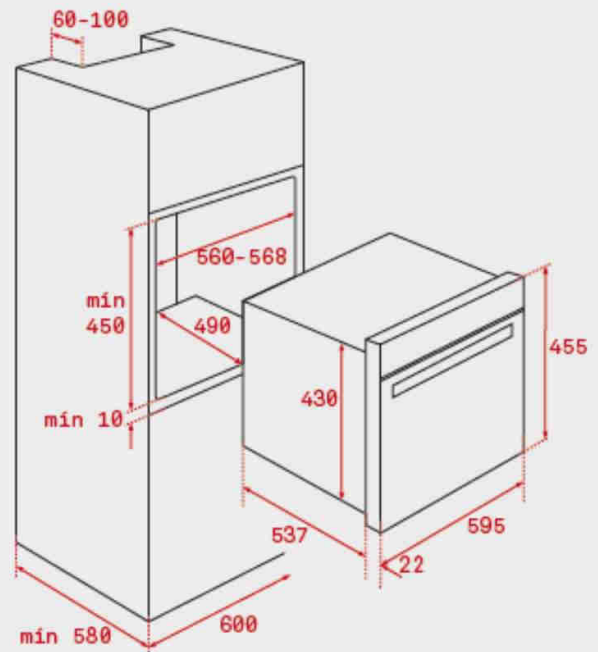

MSC 642

FEATURES

Provisional picture

- Microwave oven + Grill
- Glass door with Fingerprint-proof Stainless Steel frame and panel
- Mechanical controls
- Capacity: 45 liters (44 net)
- 3 Cooking functions
- 5 Power levels, 1.000 W
- Grill: 1.400 W
- Chromed guides
- 5 Cooking heights
- Tangential ventilation
- Children´s safety block
- Defrost by time
- Timer 0-60´
- 1 metallic rack
- Enameled Cavity
- Double Glazed door

MODEL	TKI CODE	EAN CODE
MSC 642	40586800	8421152145487