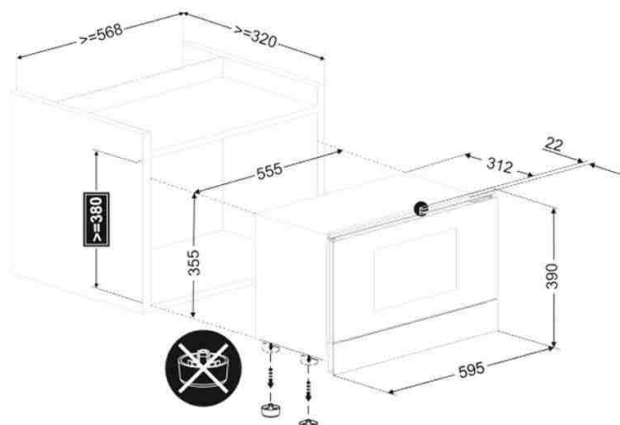

BUIL IN MICROWAVE OVENS

MS 622 BIS L/R

FEATURES

- Microwave + Grill
- Fingerprint-proof Stainless Steel
- Touch control panel with digital display
- Drop down grill, 1200 W
- Five power levels, 850 W
- Capacity: 22 litres
- Ceramic base
- Three cooking functions
- 2 auto-cook menus
- Quick start + 1 minute
- Timer 0-90 minutes
- Defrost by time and weight
- Stainless steel cavity
- Children's safety block
- Electronic door opening
- Door opening LEFT (L- Left Hinge) or Door opening RIGHT (R- Right Hinge)
- Standard accessories: Rectangular grid
- Mwo dimensions: 595 x 380-90 x 334 mm
- Niche: 560-68 x 360-380 x 320 mm
- Cavity: 350 x 220 x 280 mm