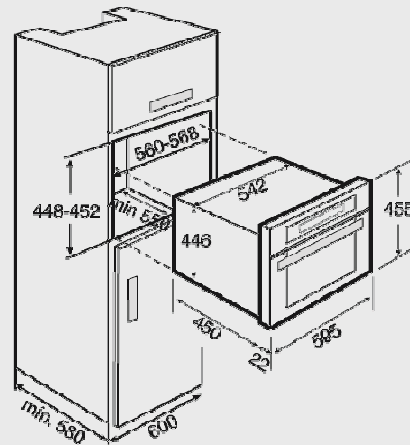

MICROWAVES

MWR 32 BIA

FEATURES

- Microwave + Grill
- Mechanical model
- Painted front panel and door
- Triple glass door
- Full glass inner door
- Forced tangential ventilation
- Mwo output: 1000 W
- Drop down grill, 1500 W
- Capacity gross/net: 38/32 litres
- Stainless steel cavity
- Integrated rotary turntable, 32 cm
- Three cooking functions
- Timer 0-60 minutes
- Defrost by time
- Keep warm function
- Pizza function
- Standard accessories: Two grids, browning plate
- Microwave dimensions: 595 x 455 x 472 mm
- FINISH: (AB) Anthracite / Old Brass
(BB) Beige / Old Brass
(VB) Vanilla /Old Brass

Model	PNC	EAN CODE
MWO MWR 32 BIA AB	40586034	8421152140963
MWO MWR 32 BIA BB	40586035	8421152140970
MWO MWR 32 BIA VB	40586036	8421152140987