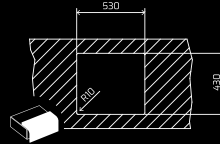

SINKS

FLEXLINEA RS15 50.40
BRASS AND TITANIUM

PVD treatment	•	•
R15 bowl Radius	•	•
3 1/2 waste decorative cover	•	•
Installation clips	•	•
Bowl depth	20 cm	20 cm
Flexible installation	Top, flush or undermount	Top, flush or undermount
Base unit	60 cm	60 cm
Bowl dimensions	50 x 40 x 20 cm	50 x 40 x 20 cm