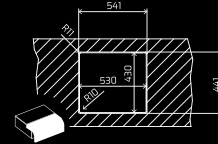

SINKS

FLEXLINEA RS15 50.40
BRASS AND TITANIUM

PVD treatment	•	•
R15 bowl Radius	•	•
3 1/2 waste decorative cover	•	•
Installation clips	•	•
Bowl depth	20 cm	20 cm
Flexible installation	Top, flush or undermount	Top, flush or undermount
Base unit	60 cm	60 cm
Bowl dimensions	50 x 40 x 20 cm	50 x 40 x 20 cm