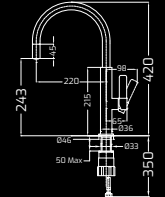

Open spout	•	-	-	-
360° Swivel spout	•	•	•	•
Anti-scale aerators	5	1	1	1
3/8" and 1/2" flexible inlet pipes	Included	Included	Included	Included