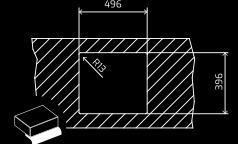

SINKS

FLEXLINEA RS15 50.40
BRASS AND TITANIUM

PVD treatment	•	•
R15 bowl Radius	•	•
3 1/2 waste decorative cover	•	•
Installation clips	•	•
Bowl depth	20 cm	20 cm
Flexible installation	Top, flush or undermount	Top, flush or undermount
Base unit	60 cm	60 cm
Bowl dimensions	50 x 40 x 20 cm	50 x 40 x 20 cm