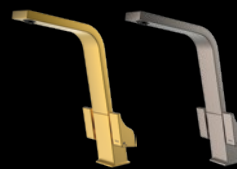

SINKS

FLEXLINEA RS15 50.40
BRASS AND TITANIUM

PVD treatment	•	•
R15 bowl Radius	•	•
3 1/2 waste decorative cover	•	•
Installation clips	•	•
Bowl depth	20 cm	20 cm
Flexible installation	Top, flush or undermount	Top, flush or undermount
Base unit	60 cm	60 cm
Bowl dimensions	50 x 40 x 20 cm	50 x 40 x 20 cm

KITCHEN TAPS

OPERA ICO 915
BRASS AND TITANIUM

ICC 915
BRASS AND TITANIUM

ICT 915
BRASS AND TITANIUM

FOT 995
BRASS AND TITANIUM

Open spout	•	-	-	-
360° Swivel spout	•	•	•	•
Anti-scale aerators	5	1	1	1
3/8" and 1/2" flexible inlet pipes	Included	Included	Included	Included

METALLIC
BEAUTY:
BRASS AND
TITANIUM

GUARANTEED DURABILITY

A TOUCH OF DISTINCTION AND CLASS **FOR YOUR KITCHEN**

The new kitchen sinks and taps come in exclusive colors in PVD. The gold metallic decoration gives a luxurious appearance, while titanium is the latest decoration trend.

The color of the material is obtained by the evaporation of the metal that adheres to the surface creating a color layer.

Teka sinks are recognized by their flexible installation: top, flush or undermount installation. Meanwhile our trendy taps will give the final touch to your kitchen.