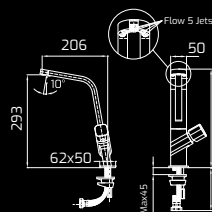

SINKS

FLEXLINEA RS15 50.40
BRASS AND TITANIUM

PVD treatment	•	•
R15 bowl Radius	•	•
3 1/2 waste decorative cover	•	•
Installation clips	•	•
Bowl depth	20 cm	20 cm
Flexible installation	Top, flush or undermount	Top, flush or undermount
Base unit	60 cm	60 cm
Bowl dimensions	50 x 40 x 20 cm	50 x 40 x 20 cm

KITCHEN TAPS

OPERA ICO 915
BRASS AND TITANIUM

ICC 915
BRASS AND TITANIUM

ICT 915
BRASS AND TITANIUM

FOT 995
BRASS AND TITANIUM

Open spout	•	-	-	-
360° Swivel spout	•	•	•	•
Anti-scale aerators	5	1	1	1
3/8" and 1/2" flexible inlet pipes	Included	Included	Included	Included