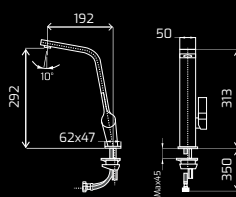

Open spout	•	-	-	-
360° Swivel spout	•	•	•	•
Anti-scale aerators	5	1	1	1
3/8" and 1/2" flexible inlet pipes	Included	Included	Included	Included