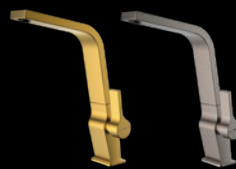

SINKS

FLEXLINEA RS15 50.40
BRASS AND TITANIUM

PVD treatment	•	•
R15 bowl Radius	•	•
3 1/2 waste decorative cover	•	•
Installation clips	•	•
Bowl depth	20 cm	20 cm
Flexible installation	Top, flush or undermount	Top, flush or undermount
Base unit	60 cm	60 cm
Bowl dimensions	50 x 40 x 20 cm	50 x 40 x 20 cm

KITCHEN TAPS

OPERA ICO 915
BRASS AND TITANIUM

ICC 915
BRASS AND TITANIUM

ICT 915
BRASS AND TITANIUM

FOT 995
BRASS AND TITANIUM

Open spout	•	-	-	-
360° Swivel spout	•	•	•	•
Anti-scale aerators	5	1	1	1
3/8" and 1/2" flexible inlet pipes	Included	Included	Included	Included

METALLIC
BEAUTY:
BRASS AND
TITANIUM

GUARANTEED DURABILITY

A TOUCH OF DISTINCTION AND CLASS **FOR YOUR KITCHEN**

The new kitchen sinks and taps come in exclusive colors in PVD. The gold metallic decoration gives a luxurious appearance, while titanium is the latest decoration trend.

The color of the material is obtained by the evaporation of the metal that adheres to the surface creating a color layer.

Teka sinks are recognized by their flexible installation: top, flush or undermount installation. Meanwhile our trendy taps will give the final touch to your kitchen.