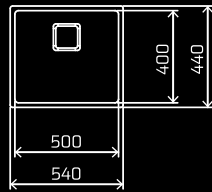

SINKS

FLEXLINEA RS15 50.40
BRASS AND TITANIUM

PVD treatment	•	•
R15 bowl Radius	•	•
3 1/2 waste decorative cover	•	•
Installation clips	•	•
Bowl depth	20 cm	20 cm
Flexible installation	Top, flush or undermount	Top, flush or undermount
Base unit	60 cm	60 cm
Bowl dimensions	50 x 40 x 20 cm	50 x 40 x 20 cm