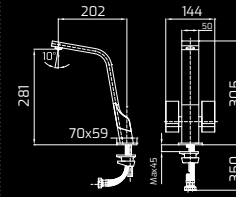

Open spout	•	-	-	-
360° Swivel spout	•	•	•	•
Anti-scale aerators	5	1	1	1
3/8" and 1/2" flexible inlet pipes	Included	Included	Included	Included