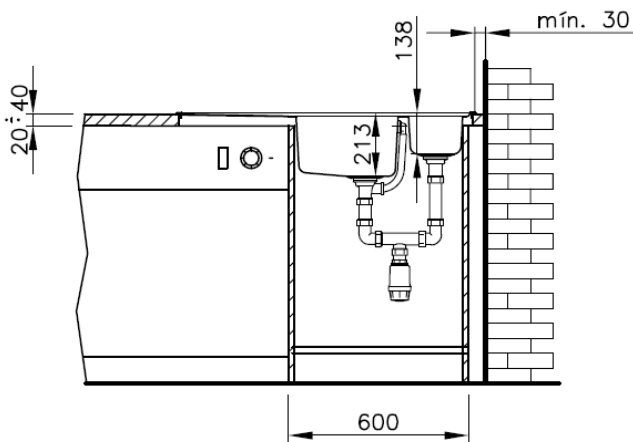

## Premium 1 ½ B 1D

## FEATURES

- Inset / Polished
- Thickness bowl 34.40.20: 1 mm
- Thickness bowl 18.27.12: 0,8 mm
- Thickness top: 0,8 mm
- Reversible, right & left versions
- Bowl radius R25
- External dimensions: 1000 x 500 mm
- Bowl dimension 1: 340 x 400 x 200 mm
- Bowl dimension 2: 170 x 280 x 120 mm
- 3 ½" valve hole & overflow
- Base units: 60 cm
- Packaging: individual box