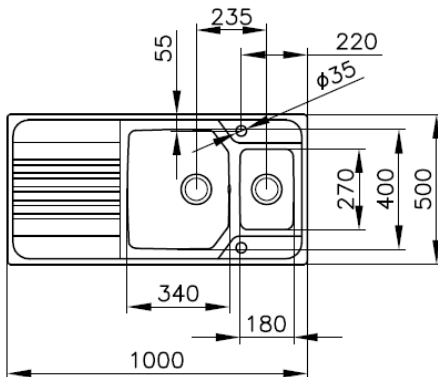

## Premium 1 ½ B 1D

## FEATURES

- Inset / Polished
- Thickness bowl 34.40.20: 1 mm
- Thickness bowl 18.27.12: 0,8 mm
- Thickness top: 0,8 mm
- Reversible, right & left versions
- Bowl radius R25
- External dimensions: 1000 x 500 mm
- Bowl dimension 1: 340 x 400 x 200 mm
- Bowl dimension 2: 170 x 280 x 120 mm
- 3 ½" valve hole & overflow
- Base units: 60 cm
- Packaging: individual box