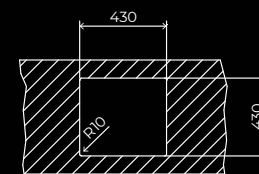

DIMENSIONS

General Length x Width, mm	440 x 440	540 x 440	750 x 440
Main bowl Length x Width x Depth, mm	400 x 400 x 200	500 x 400 x 200	710 x 400 x 200

TECHNICAL DRAWINGS

Sink

Counter Top

Undermount

Flush

THE FIRST SINK WITH A SELF-CLEANING SYSTEM

DESIGN

A design created to make things easier for you: maximum capacity and cleanliness.

The 15 radius makes it easy to clean and drain the water. The decorative elements elegantly cover the base of the sink. Greater capacity with a depth of 200mm.