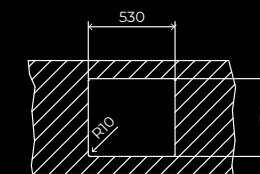

DIMENSIONS

General Length x Width, mm	440 x 440	540 x 440	750 x 440
Main bowl Length x Width x Depth, mm	400 x 400 x 200	500 x 400 x 200	710 x 400 x 200

TECHNICAL DRAWINGS

Sink

Counter Top

Undermount

Flush

THE FIRST SINK WITH A SELF-CLEANING SYSTEM

DESIGN

A design created to make things easier for you: maximum capacity and cleanliness.

The 15 radius makes it easy to clean and drain the water. The decorative elements elegantly cover the base of the sink. Greater capacity with a depth of 200mm.