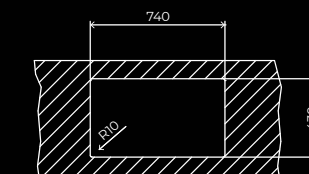

DIMENSIONS

General Length x Width, mm	440 x 440	540 x 440	750 x 440
Main bowl Length x Width x Depth, mm	400 x 400 x 200	500 x 400 x 200	710 x 400 x 200

TECHNICAL DRAWINGS

Sink

Counter Top

Undermount

Flush

THE FIRST SINK WITH A SELF-CLEANING SYSTEM

DESIGN

A design created to make things easier for you: maximum capacity and cleanliness.

The 15 radius makes it easy to clean and drain the water. The decorative elements elegantly cover the base of the sink. Greater capacity with a depth of 200mm.