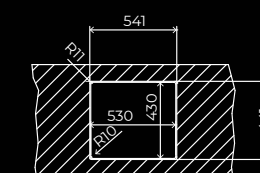

DIMENSIONS

General Length x Width, mm	440 x 440	540 x 440	750 x 440
Main bowl Length x Width x Depth, mm	400 x 400 x 200	500 x 400 x 200	710 x 400 x 200

TECHNICAL DRAWINGS

Sink

Counter Top

Undermount

Flush

THE FIRST SINK WITH A SELF-CLEANING SYSTEM

DESIGN

A design created to make things easier for you: maximum capacity and cleanliness.

The 15 radius makes it easy to clean and drain the water. The decorative elements elegantly cover the base of the sink. Greater capacity with a depth of 200mm.