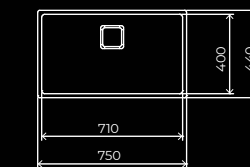

Discover the new sinks with PureClean treatment.

Range

**FLEXLINEA RS15
40.40 M-XT**

**FLEXLINEA RS15
50.40 M-XT**

**FLEXLINEA RS15
71.40 M-XT**

MAIN FEATURES

Material	Stainless Steel 18/10	Stainless Steel 18/10	Stainless Steel 18/10
Finish	SofTexture	SofTexture	SofTexture
Special treatment	PureClean	PureClean	PureClean
Installation	Top, Undermount, Flush	Top, Undermount, Flush	Top, Undermount, Flush
Counter base (cm)	50	60	80
Disposition	1 Bowl	1 Bowl	1 Bowl
Valve hole	3½"	3½"	3½"
Overflow	Rectangular	Rectangular	Rectangular

DIMENSIONS

General Length x Width, mm	440 x 440	540 x 440	750 x 440
Main bowl Length x Width x Depth, mm	400 x 400 x 200	500 x 400 x 200	710 x 400 x 200

TECHNICAL DRAWINGS

Sink

Counter Top

Undermount

Flush

THE FIRST SINK WITH A SELF-CLEANING SYSTEM

DESIGN

A design created to make things easier for you: maximum capacity and cleanliness.

The 15 radius makes it easy to clean and drain the water. The decorative elements elegantly cover the base of the sink. Greater capacity with a depth of 200mm.