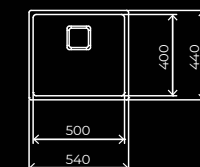

Discover the new sinks with PureClean treatment.

Range

**FLEXLINEA RS15
40.40 M-XT**

**FLEXLINEA RS15
50.40 M-XT**

**FLEXLINEA RS15
71.40 M-XT**

MAIN FEATURES

Material	Stainless Steel 18/10	Stainless Steel 18/10	Stainless Steel 18/10
Finish	SofTexture	SofTexture	SofTexture
Special treatment	PureClean	PureClean	PureClean
Installation	Top, Undermount, Flush	Top, Undermount, Flush	Top, Undermount, Flush
Counter base (cm)	50	60	80
Disposition	1 Bowl	1 Bowl	1 Bowl
Valve hole	3½"	3½"	3½"
Overflow	Rectangular	Rectangular	Rectangular

DIMENSIONS

General Length x Width, mm	440 x 440	540 x 440	750 x 440
Main bowl Length x Width x Depth, mm	400 x 400 x 200	500 x 400 x 200	710 x 400 x 200

TECHNICAL DRAWINGS

Sink

Counter Top

Undermount

Flush

THE FIRST SINK WITH A SELF-CLEANING SYSTEM

DESIGN

A design created to make things easier for you: maximum capacity and cleanliness.

The 15 radius makes it easy to clean and drain the water. The decorative elements elegantly cover the base of the sink. Greater capacity with a depth of 200mm.