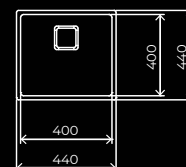

Discover the new sinks with PureClean treatment.

Range

**FLEXLINEA RS15
40.40 M-XT**

**FLEXLINEA RS15
50.40 M-XT**

**FLEXLINEA RS15
71.40 M-XT**

MAIN FEATURES

Material	Stainless Steel 18/10	Stainless Steel 18/10	Stainless Steel 18/10
Finish	SofTexture	SofTexture	SofTexture
Special treatment	PureClean	PureClean	PureClean
Installation	Top, Undermount, Flush	Top, Undermount, Flush	Top, Undermount, Flush
Counter base (cm)	50	60	80
Disposition	1 Bowl	1 Bowl	1 Bowl
Valve hole	3½"	3½"	3½"
Overflow	Rectangular	Rectangular	Rectangular

DIMENSIONS

General Length x Width, mm	440 x 440	540 x 440	750 x 440
Main bowl Length x Width x Depth, mm	400 x 400 x 200	500 x 400 x 200	710 x 400 x 200

TECHNICAL DRAWINGS

Sink

Counter Top

Undermount

Flush

THE FIRST SINK WITH A SELF-CLEANING SYSTEM

DESIGN

A design created to make things easier for you: maximum capacity and cleanliness.

The 15 radius makes it easy to clean and drain the water. The decorative elements elegantly cover the base of the sink. Greater capacity with a depth of 200mm.