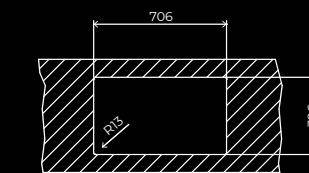

DIMENSIONS

General Length x Width, mm	440 x 440	540 x 440	750 x 440
Main bowl Length x Width x Depth, mm	400 x 400 x 200	500 x 400 x 200	710 x 400 x 200

TECHNICAL DRAWINGS

Sink

Counter Top

Undermount

Flush

THE FIRST SINK WITH A SELF-CLEANING SYSTEM