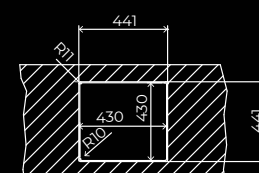

DIMENSIONS

General Length x Width, mm	440 x 440	540 x 440	750 x 440
Main bowl Length x Width x Depth, mm	400 x 400 x 200	500 x 400 x 200	710 x 400 x 200

TECHNICAL DRAWINGS

Sink

Counter Top

Undermount

Flush

THE FIRST SINK WITH A SELF-CLEANING SYSTEM

DESIGN

A design created to make things easier for you: maximum capacity and cleanliness.

The 15 radius makes it easy to clean and drain the water. The decorative elements elegantly cover the base of the sink. Greater capacity with a depth of 200mm.