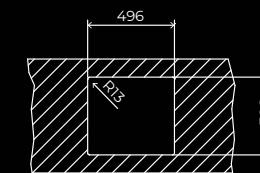

DIMENSIONS

General Length x Width, mm	440 x 440	540 x 440	750 x 440
Main bowl Length x Width x Depth, mm	400 x 400 x 200	500 x 400 x 200	710 x 400 x 200

TECHNICAL DRAWINGS

Sink

Counter Top

Undermount

Flush

THE FIRST SINK WITH A SELF-CLEANING SYSTEM

DESIGN

A design created to make things easier for you: maximum capacity and cleanliness.

The 15 radius makes it easy to clean and drain the water. The decorative elements elegantly cover the base of the sink. Greater capacity with a depth of 200mm.