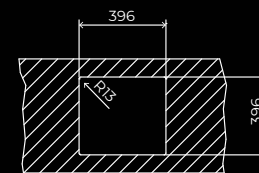

DIMENSIONS

General Length x Width, mm	440 x 440	540 x 440	750 x 440
Main bowl Length x Width x Depth, mm	400 x 400 x 200	500 x 400 x 200	710 x 400 x 200

TECHNICAL DRAWINGS

Sink

Counter Top

Undermount

Flush

THE FIRST SINK WITH A SELF-CLEANING SYSTEM