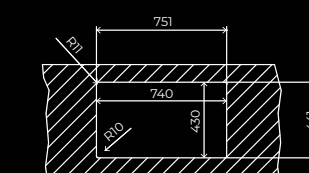

DIMENSIONS

General Length x Width, mm	440 x 440	540 x 440	750 x 440
Main bowl Length x Width x Depth, mm	400 x 400 x 200	500 x 400 x 200	710 x 400 x 200

TECHNICAL DRAWINGS

Sink

Counter Top

Undermount

Flush

THE FIRST SINK WITH A SELF-CLEANING SYSTEM

DESIGN

A design created to make things easier for you: maximum capacity and cleanliness.

The 15 radius makes it easy to clean and drain the water. The decorative elements elegantly cover the base of the sink. Greater capacity with a depth of 200mm.