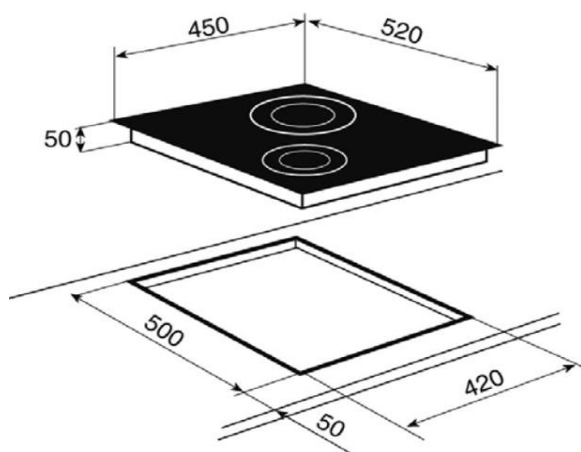

Technical drawing

Color

- Black

Reference

112510002

EAN 13

8434778000955

Technical data

- Voltage 230 V
- Frequency 50/60 Hz
- Maximum nominal power 3500W