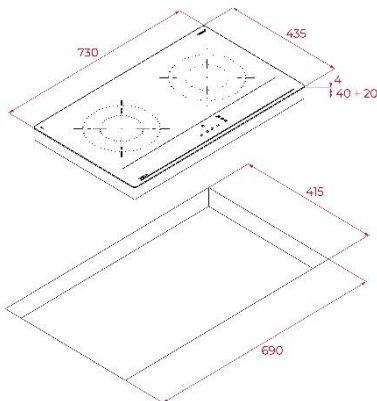

INDUCTION HOB TBC 72320 TTC BK

TEKA

Features

- Touch control
- Surface Finishing: C-edged glass
- Surface type: Ceramic Glass (4mm)
- Centered control panel

- 2 Heating elements:
 - Left center 2100/700W
 - Right center 2100/700W

Built-in dimensions

↑ 47 mm → 690 mm ↗ 415 mm

External dimensions

↑ 51 mm → 730 mm ↗ 435mm

Technical drawing

Technical data

- | | |
|-----------------------------|-----------|
| • Voltage | 220-240 V |
| • Frequency | 50/60 Hz |
| • Maximum nominal power (W) | 4.200 |
| • Wire lenght (cm) | 110 |