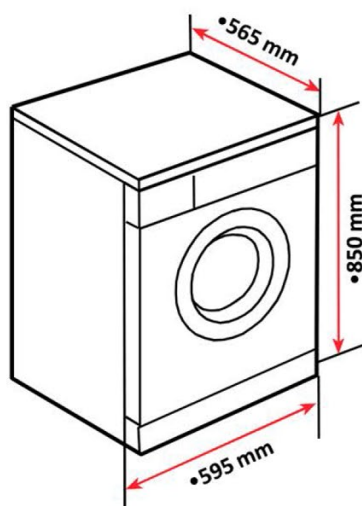

SPA TKD 1480

FEATURES

- Free Standing Washing Machine
- Electronic Control with Big Display
- SS Finish
- Nominal Power (W) : 2000
- Electronic Control With Display
- Woolmark Apparel Care®
- Washing capacity: 8 Kg
- Washing Programs: 16
- Special Programs Wool, Baby care and 15'
- Stainless Steel Drum
- Spinning speeds: 1400-1200-1000-800-600-0
- Indicator pilots for: Selected temperature, Spinning Speed, Time left and Special Functions
- Start Delay program 1-24 hours
- 32 cm wide crystal door
- Fast Program 15 minutes
- Energy efficiency class: A+++
- Spinning efficiency class: B
- Water consumption: 11.000 liters/year
- Energy consumption: 196 kWh/year
- Noise level (washing/spinning): 59/78 dBA
- Voltage-Frequency: 220-240 V / 50 Hz
- Dimensions mm: 850x595x565

WASHING MACHINE SPA TKD 1480

MODEL	CODE	EAN CODE
-------	------	----------

INTERNATIONAL MODEL		
---------------------	--	--

S.S	40874442	8421152131916
-----	----------	---------------