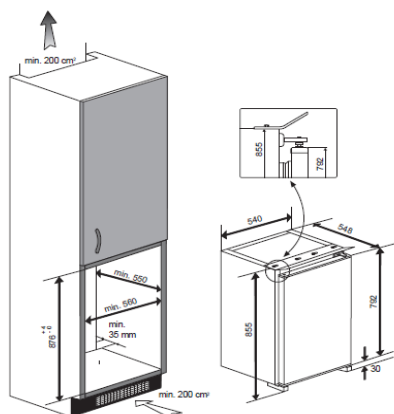

## Built-in dimensions

↑876-880 mm →560 mm ↗550 mm

Upper door: min 876 mm

## External dimensions

↑866 mm →540 mm ↗548 mm

## Technical drawing