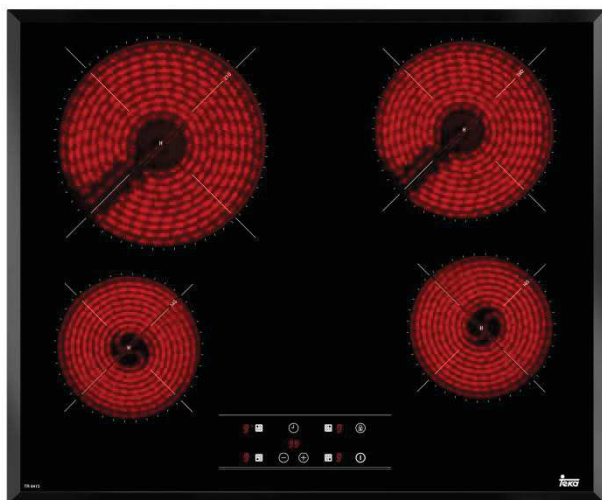

CERAMIC HOB

TR 6415

FEATURES

- Bevelled glass
- **New compact** touch control with acoustic sensors and security blocking
- Burst of cooking function
- Digital programming of the cooking time
- Independent programmer for each zone
- 4 cooking zones:
 - 2 High Light Ø 145 mm
 - 1 High Light Ø 180 mm
 - 1 High Light Ø 210 mm
- Residual heat indicators
- Total nominal power: 6.300 W
- Ext dimensions mm: 600 x 510
- Built-in dimensions mm: 560 x 490