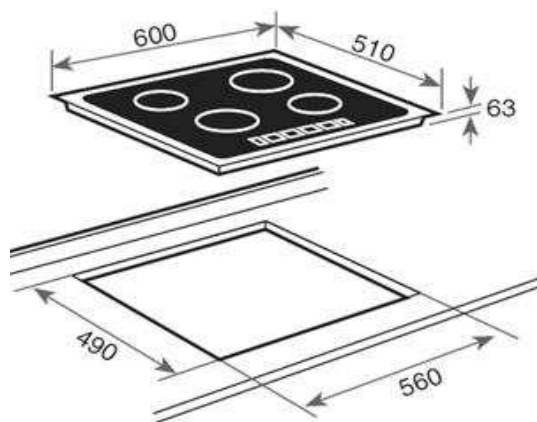

CERAMIC HOB

TR 6415

FEATURES

- Bevelled glass
- **New compact** touch control with acoustic sensors and security blocking
- Burst of cooking function
- Digital programming of the cooking time
- Independent programmer for each zone
- 4 cooking zones:
 - 2 High Light Ø 145 mm
 - 1 High Light Ø 180 mm
 - 1 High Light Ø 210 mm
- Residual heat indicators
- Total nominal power: 6.300 W
- Ext dimensions mm: 600 x 510
- Built-in dimensions mm: 560 x 490