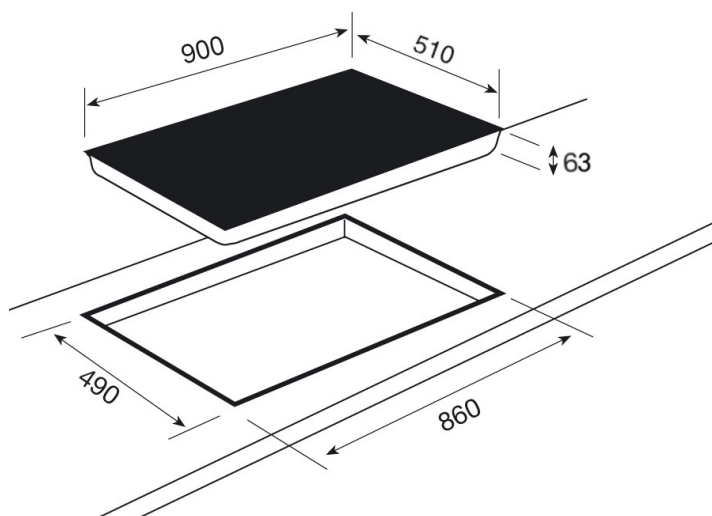

VITROCERAMIC HOB

TR 951

FEATURES

- Bevelled glass
- Electronic timer (possibility to programme all the zones at the same time)
- Blocking function
- STOP&GO
- Burst of cooking
- Heating elements:
 - 1 High Light \varnothing 145 mm
 - 1 High Light \varnothing 160 mm
 - 1 High Light \varnothing 180 mm
 - 1 dual circuit High Light 120/180 mm
 - 1 triple circuit high light 145/210/270 mm
- Residual heat indicators
- Nominal Power: 8.900 W

- Dimensions mm: 900 x 510

Code: 10210002

EAN: 8421152086308