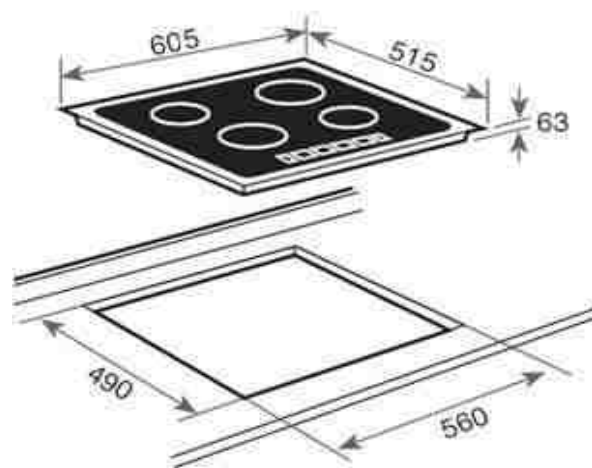

TT 6315

FEATURES

- **New** slim metal frame
- **New compact** touch control with acoustic sensors and security blocking
- Burst of cooking function
- Digital programming of the cooking time
- Independent programmer for each zone
- 3 cooking zones:
 - 1 High Light Ø 145 mm
 - 1 High Light Ø 180 mm
 - 1 High Light Ø 210/270 mm
- Residual heat indicators
- Total nominal power: 5.400 W
- Ext dimensions mm: 605 x 515
- Built-in dimensions mm: 560 x 490