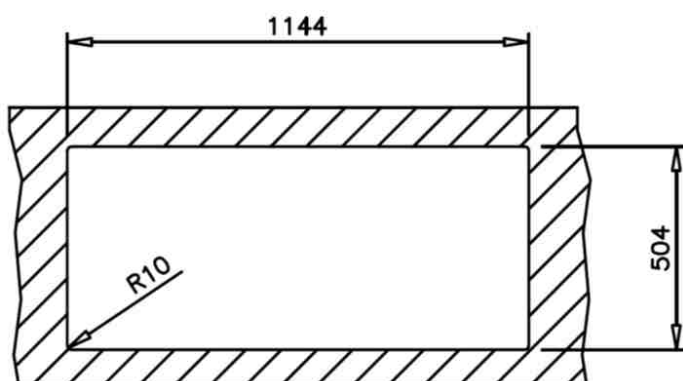

ZENIT R15 2B 1D 2Ø AUTO WASTE

FEATURES

- Stainless Steel 18/10
- Polished
- Inset mounting
- Rectangular overflow
- Bowls dimensions mm.: 340 x 400 x 200 / 340 x 400 x 200
- External dimensions mm.: 1160 x 520
- Base units: 80 cms
- Packaging: Individual box
- Accesories included:
 - 3 1/2" pop up basket waste
 - Decorative square covers
 - Installation clips

DESCRIPTION	ZENIT R15 2B 1D 2Ø RHD
-------------	------------------------

CODE	12139019
------	----------

EAN CODE	8421152149546
----------	---------------

DESCRIPTION	ZENIT R15 2B 1D 2Ø LHD
-------------	------------------------