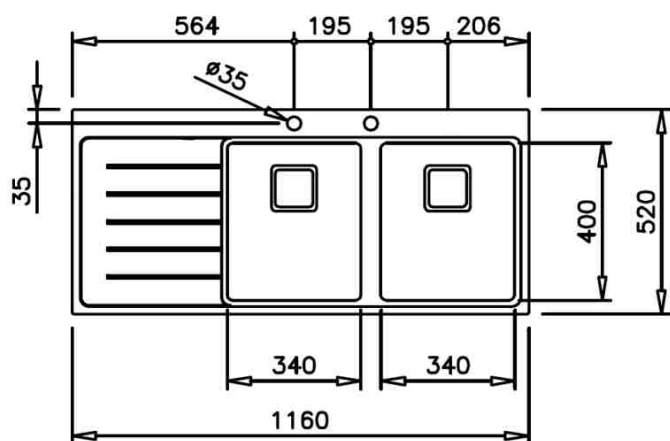

ZENIT R15 2B 1D 2Ø AUTO WASTE

FEATURES

- Stainless Steel 18/10
- Polished
- Inset mounting
- Rectangular overflow
- Bowls dimensions mm.: 340 x 400 x 200 / 340 x 400 x 200
- External dimensions mm.: 1160 x 520
- Base units: 80 cms
- Packaging: Individual box
- Accesories included:
 - 3 1/2" pop up basket waste
 - Decorative square covers
 - Installation clips

DESCRIPTION	ZENIT R15 2B 1D 2Ø RHD
-------------	------------------------

CODE	12139019
------	----------

EAN CODE	8421152149546
----------	---------------

DESCRIPTION	ZENIT R15 2B 1D 2Ø LHD
-------------	------------------------