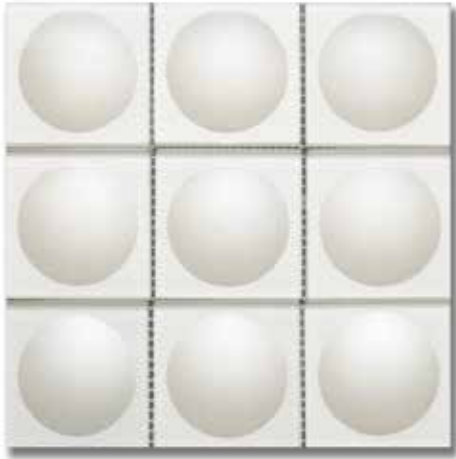

AKDO™

IMMERSION

by Jeffrey Beers

*Architectural. Energetic. Fluid.
Clear statement makers.*

Far Beyond the Surface

Undertow Peak White
Glass Mosaic (metallic)
GL2101-UNDCVX

Undertow Silver Silk
Glass Mosaic (metallic)
GL2102-UNDCVE

Undertow Voyage Blue
Glass Mosaic (metallic)
GL2100-UNDCVX

Product shown: Crystallite Silver Silk

Awash Arctic White
3" x 12" Glass Tile (clear)
GL1512-AWASCO

Awash Dove Gray
3" x 12" Glass Tile (clear)
GL1815-AWASCO

Awash Voyage Blue
3" x 12" Glass Tile (metallic)
GL2100-AWASCO

Crystallite

Crystallite Peak White
Glass Mosaic (metallic)
GL2101-CRSTCO

Crystallite Silver Silk
Glass Mosaic (metallic)
GL2102-CRSTCO

Crystallite Voyage Blue
Glass Mosaic (metallic)
GL2100-CRSTCO